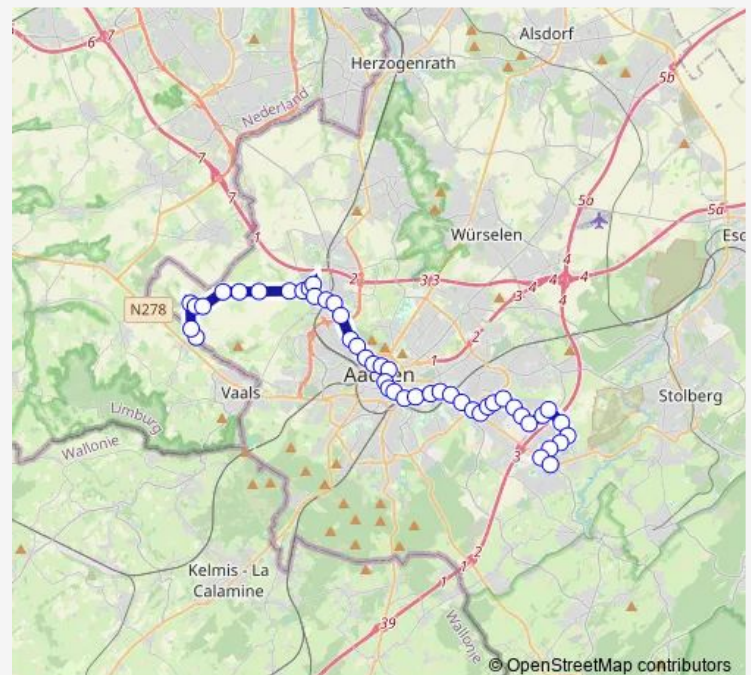

Direction

Aachen, Orsbach Lemiers — Aachen, Brand

47 stops

[Open route schedule](#)

Aachen, Orsbach Lemiers

Aachen, Orsbach Lemiers Weiher

Aachen, Orsbach Schule

Aachen, Orsbach Düserhofstraße

Saturday 10:40-16:40

Sunday —

Route info

Direction: Aachen, Orsbach Lemiers

Stops: 47

Trip Duration: 1 hour 3 min

Aachen, Bushof

Aachen, Elisenbrunnen

Aachen, Theater

Aachen, Wallstraße

Aachen, Normaluhr

Aachen, Schlossstraße

Aachen, Viktoriaallee

Aachen, Goerdelerstraße

Aachen, Bahnhof Rothe Erde (Bus)

Aachen, Zeppelinstraße

Friday 07:50-14:00

Saturday —

Sunday —

Route info

Direction: Aachen, Orsbach Lemiers

Stops: 22

Trip Duration: 0 hour 29 min

Direction