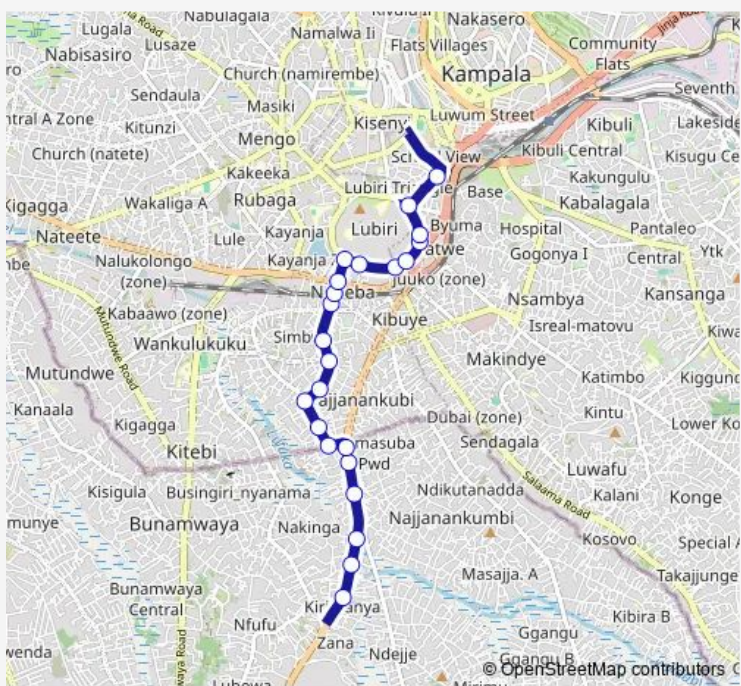

# Bus IC078 Kisenyi-Zana Stage

[Go to website](#)

**Direction**  
 Millenium Hotel (Lubowa-entebbe Rd) — Usafi Taxi Park  
 23 stops  
[Open route schedule](#)

- Millenium Hotel (Lubowa-entebbe Rd)
- Hotel Explorer - Buganda Land Board Junction
- Batabata - Bata Zana
- Total Petrol Station (Namasumba)
- Namasuba Sign Post
- Freedom City Shopping Centre
- Theresa House (Gabunga Rd)
- Modern Kindergarten
- Warega Rd - Gabunga Rd Jct
- Executive House
- Kabowa (Weraga Rd)
- Mirembe Primary School
- Ndeeba (Weraga Rd)
- Ndeeba Primary School
- Nateete - Kobil Petro Station
- Lubiri Rinf Road (Ndeeba)
- God Shepherd Primary School
- Xing Xing Furniture (Lubiri Ring Rd)
- Nakumatt (Lubiri Ring Rd)
- Lubiri Ring Rd - Kayemba Rd Jct
- Lucky Complex (Luriri Ring Rd)

**Route schedule**  
 Millenium Hotel (Lubowa-entebbe Rd) — Usafi Taxi Park

Monday	06:30-19:00
Tuesday	06:30-19:00
Wednesday	06:30-19:00
Thursday	06:30-19:00
Friday	06:30-19:00
Saturday	06:30-19:00
Sunday	06:30-19:00

**Route info**  
 Direction: Millenium Hotel (Lubowa-entebbe Rd)  
 Stops: 23  
 Trip Duration: 0 hour 29 min

■ IC078 — Kisenyi-Zana Stage **BusMaps**

Lubiri Ring Rd - Mutesi Rd Jct

Usafi Taxi Park

## Direction

Kisenyi Taxi Park (Kafumbe Mukasa Rd) — Millenium Hotel (Lubowa-entebbe Rd)

22 stops

[Open route schedule](#)

Kisenyi Taxi Park (Kafumbe Mukasa Rd)

Kobil (Kisenyi - Mwanga li Rd)

Kisenyi Health Center