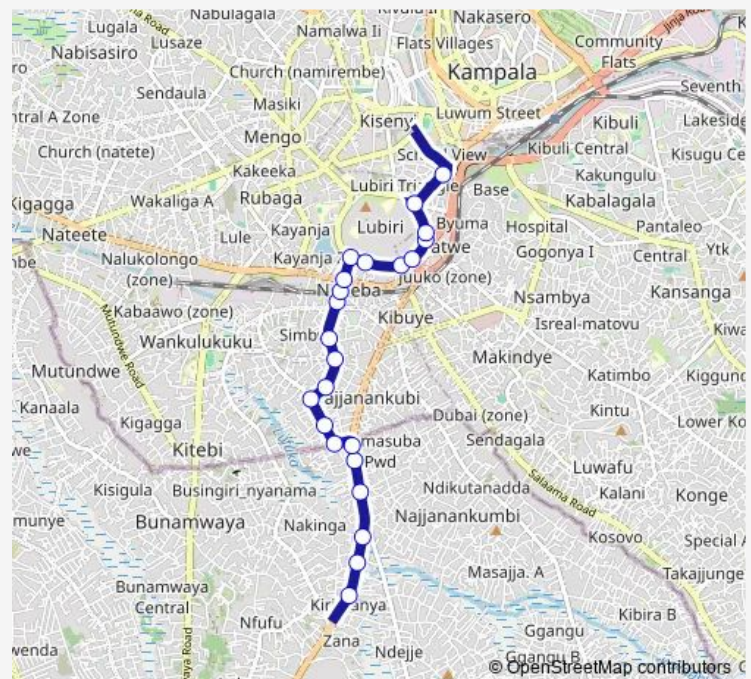

Thursday 06:30-19:00

Friday 06:30-19:00

Saturday 06:30-19:00

Sunday 06:30-19:00

Route info

Direction: Millenium Hotel (Lubowa-entebbe Rd)

Stops: 23

Trip Duration: 0 hour 29 min

Ic078 — Kisenyi-Zana Stage

Lubiri Ring Rd - Mutesi Rd Jct

Usafi Taxi Park

Direction

Kisenyi Taxi Park (Kafumbe Mukasa Rd) — Millenium Hotel (Lubowa-entebbe Rd)

22 stops

[Open route schedule](#)

Kisenyi Taxi Park (Kafumbe Mukasa Rd)