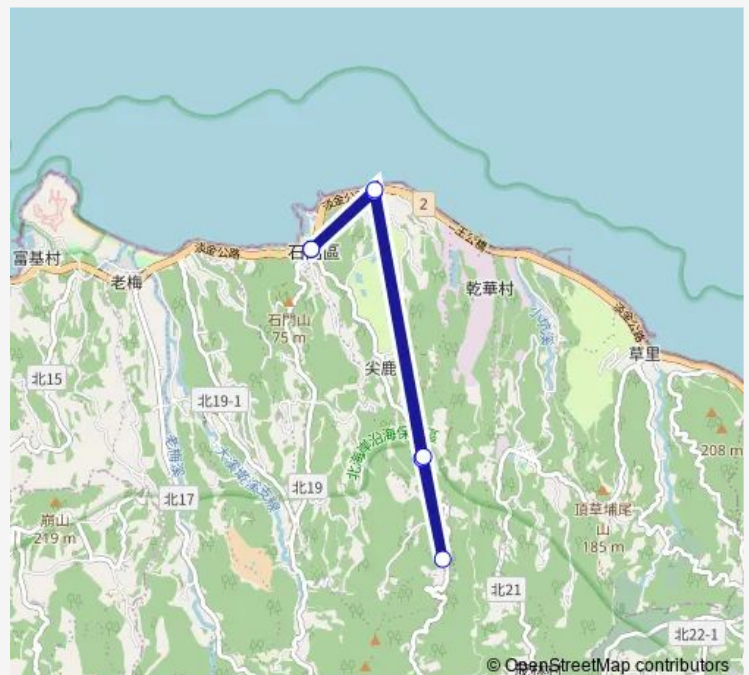

Tuesday 09:30

Wednesday 09:30

Thursday 09:30

Friday 09:30

Saturday —

Sunday —

Route info

Direction: 石門區公所

Stops: 7

Trip Duration: 14 hour 30 min

F151-0930 — 石門區公所-石門區公所

F151-0930 Bus time schedules and route maps are available in an offline PDF at busmaps.com. Use the busmaps.com website to see live bus times, train schedule or subway schedule, and step-by-step directions for all public transit in Shimen