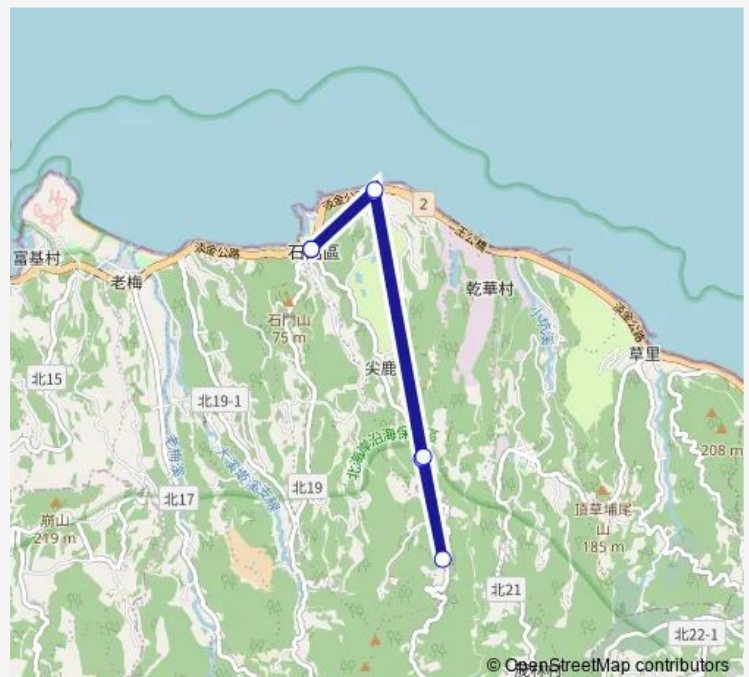

Tuesday 09:30

Wednesday 09:30

Thursday 09:30

Friday 09:30

Saturday —

Sunday —

Route info

Direction: 石門區公所

Stops: 7

Trip Duration: 14 hour 30 min

F151-0930 — 石門區公所-石門區公所

F151-0930 Bus time schedules and route maps are available in an offline PDF at busmaps.com. Use the busmaps.com website to see live bus times, train schedule or subway schedule, and step-by-step directions for all public transit in Shimen