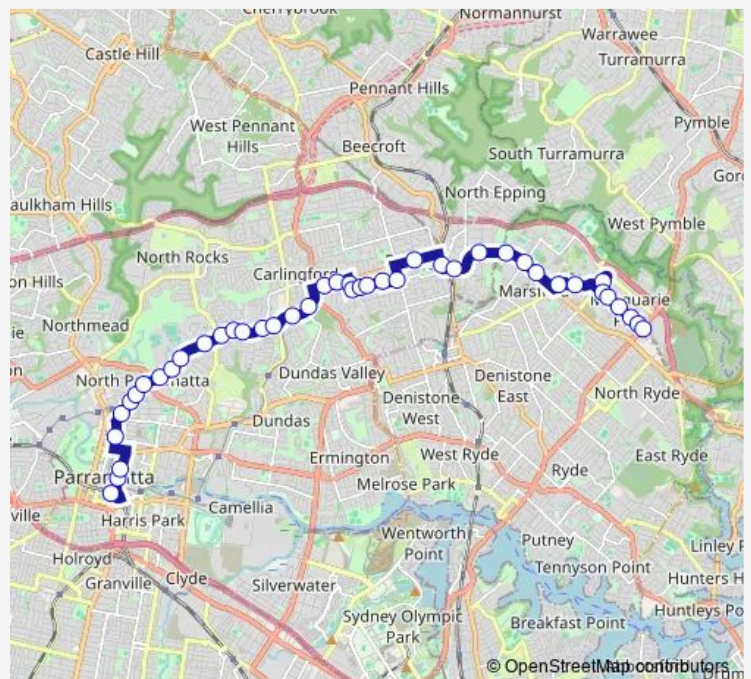

Macquarie Park Station, Waterloo Rd, Stand C

Waterloo Rd After Coolinga St

Waterloo Rd Opp Khartoum Rd

Waterloo Rd At Byfield St

Macquarie Centre, Stand A

Macquarie University Campus, University Av, Stand D

Epping Rd Opp Smith St

Epping Station, Beecroft Rd, Stand D

Rawson St After Carlingford Rd

Bridge St At Kent St

Boronia Av At Midson Rd

Route schedule

Macquarie Park Station, Waterloo Rd, Stand D — Parramatta Station, Stand B3

Monday	03:01-02:02 ⁺¹
Tuesday	03:01-02:02 ⁺¹
Wednesday	03:01-02:02 ⁺¹
Thursday	03:02-02:02 ⁺¹
Friday	03:02-02:02 ⁺¹
Saturday	03:02-02:01 ⁺¹
Sunday	03:01-02:01 ⁺¹

Route info

Direction: Macquarie Park Station, Waterloo Rd, Stand D

Stops: 45

Trip Duration: 0 hour 57 min

Willoughby St After Ryde St

Loftus Square Park, Willoughby St

Willoughby St At Orchard St

Pennant Pde Before Keeler St

Carlingford Rd At Hepburn Av

Carlingford Rd Opp Rembrandt St