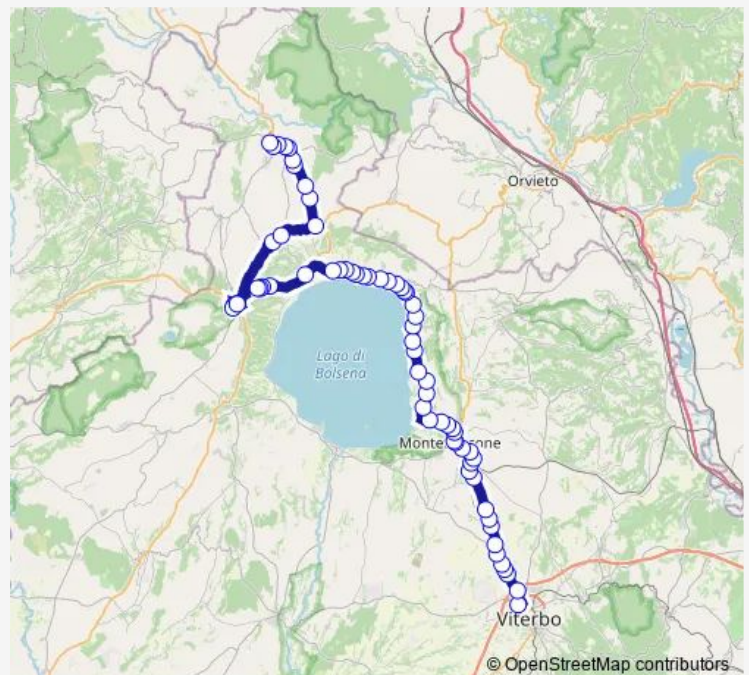

Montefiascone | Via Santa Maria Grazie # f600

Montefiascone | Via Salotti Via Moro # f601

MONTEFIASCONE | Via Cassia Via Asinello # f881

Route schedule

VITERBO | Riello # f641 — ACQUAPENDENTE | Ist. OMNICOOMPRESIVO LEONARDO DA VINCI # f847

Monday	12:15
Tuesday	12:15
Wednesday	12:15
Thursday	12:15
Friday	12:15
Saturday	—
Sunday	—

Route info

Direction: VITERBO | Riello # f641

Stops: 66

Trip Duration: 1 hour 45 min

Viterbo - Acquapendente # Ac817d