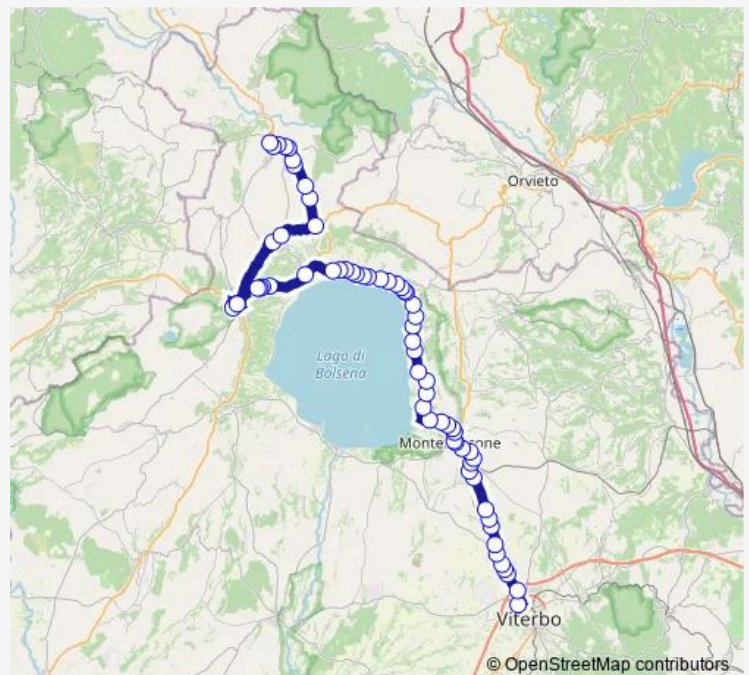

Montefiascone | Via Santa Maria Grazie # f600

Montefiascone | Via Salotti Via Moro # f601

Montefiascone | Via Cassia Via Asinello # f881

Route schedule

Viterbo | Riello # f641 — Acquapendente | Ist. Omnicomprensivo Leonardo DA Vinci # f847

Monday	12:15
Tuesday	12:15
Wednesday	12:15
Thursday	12:15
Friday	12:15
Saturday	—
Sunday	—

Route info

Direction: Viterbo | Riello # f641

Stops: 66

Trip Duration: 1 hour 45 min

Viterbo - Acquapendente # Ac817d