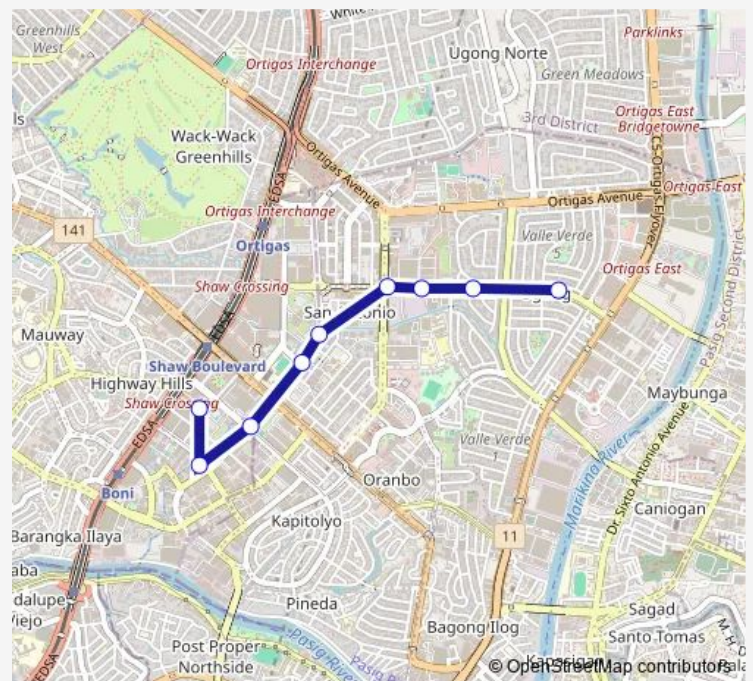

Reliance St, Mandaluyong City, Manila

Mayflower, Mandaluyong City, Manila

### Route schedule

Doña Julia Vargas Ave, Pasig City, Manila — Mayflower, Mandaluyong City, Manila

Monday 00:00

Tuesday 00:00

Wednesday 00:00

Thursday 00:00

Friday 00:00

Saturday 00:00

### Route info

Direction: Doña Julia Vargas Ave, Pasig City, Manila

Stops: 9

Trip Duration: 0 hour 15 min

■ Edsa Shaw E Rodriguez Ortigas Ave

### Direction

Mayflower, Mandaluyong City, Manila — Lanuza Ave / C-5 Intersection , Pasig City, Manila

6 stops

[Open route schedule](#)

Mayflower, Mandaluyong City, Manila

Reliance St, Mandaluyong City, Manila