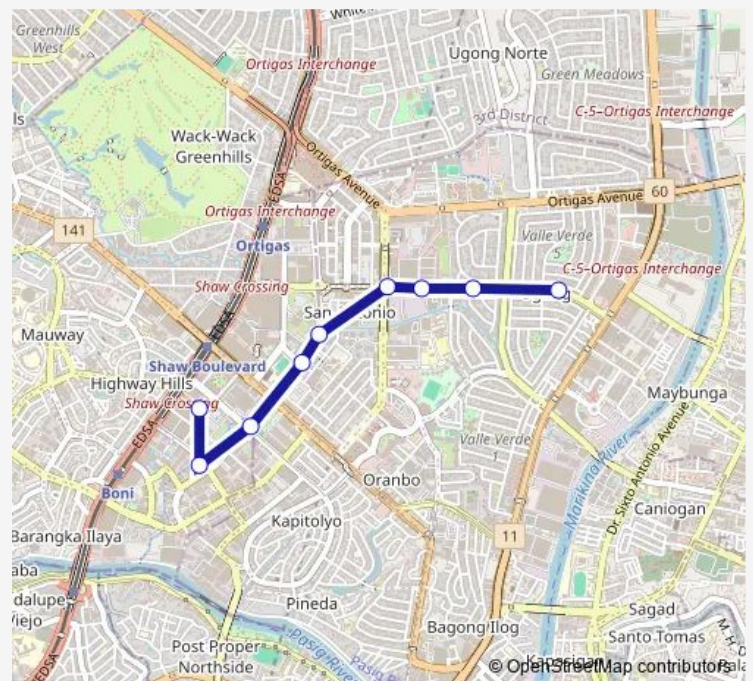

Doña Julia Vargas Ave, Pasig City, Manila

Doña Julia Vargas Ave, Pasig City, Manila

Meralco Avenue Flyover / Doña Julia Vargas Ave Intersection, Pasig City, Manila

San Miguel Ave, Pasig City, Manila

San Miguel Ave, Pasig City, Manila

Sheridan / United Street, Mandaluyong City, Manila

Reliance St, Mandaluyong City, Manila

Mayflower, Mandaluyong City, Manila

Route schedule

Doña Julia Vargas Ave, Pasig City, Manila — Mayflower, Mandaluyong City, Manila

Monday	00:00
Tuesday	00:00
Wednesday	00:00
Thursday	00:00
Friday	00:00
Saturday	00:00
Sunday	00:00

Route info

Direction: Doña Julia Vargas Ave, Pasig City, Manila

Stops: 9

Trip Duration: 0 hour 15 min

■ Edsa Shaw E Rodriguez Ortigas Ave

Direction

Mayflower, Mandaluyong City, Manila — Lanuza Ave / C-5 Intersection , Pasig City, Manila

6 stops

[Open route schedule](#)

Mayflower, Mandaluyong City, Manila

Reliance St, Mandaluyong City, Manila