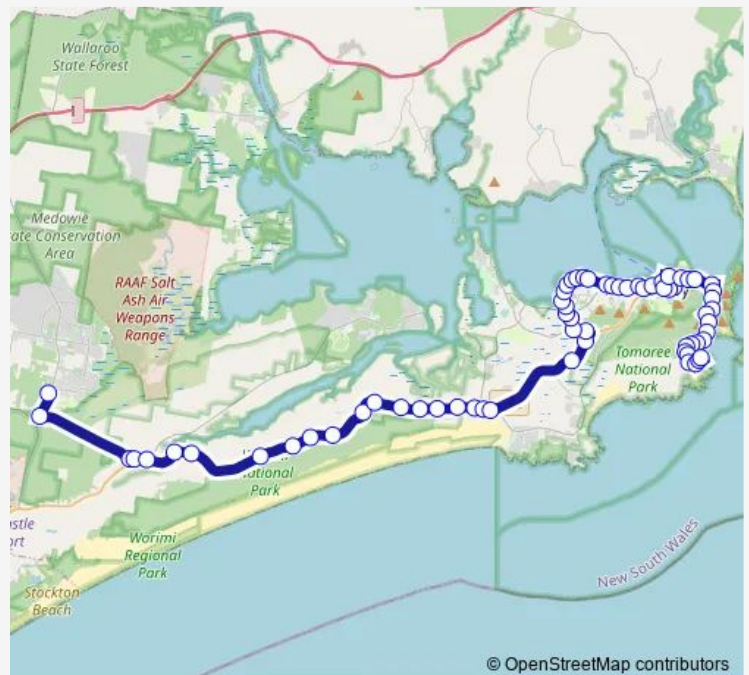

### Route schedule

Catherine Mcauley College, Bus Stop B — Fingal Bay Shops, Market St

Monday	15:07
Tuesday	15:07
Wednesday	15:07
Thursday	15:07
Friday	15:07
Saturday	—
Sunday	—

### Route info

Direction: Catherine Mcauley College, Bus Stop B

Stops: 67

Trip Duration: 0 hour 59 min

© OpenStreetMap contributors

Nelson Bay Rd Opp 4738

Nelson Bay Rd Opp Gan Gan Army Camp

Salamander Way Opp Tomaree Aquatic Centre

Sandy Point Rd At Judith St

Sandy Point Rd Opp The Peninsula

68 Sandy Point Rd

22 Sandy Point Rd

Sandy Point Rd Opp Pantowora St

Government Rd Opp Bagnall Beach Rd

Government Rd Before Burbong St

Government Rd Before Harrington St

Tomaree Rd Before Verona Rd

Tomaree Rd Before Lloyd Lane

Tomaree Rd Before Marine Dr

Ocena Beach Trail, Marine Dr

Marine Dr Opp Lentara St

Marine Dr Opp Darramba Rd

Rocky Point Rd Opp Lentara St

Rocky Point Rd After Whitesands Rd