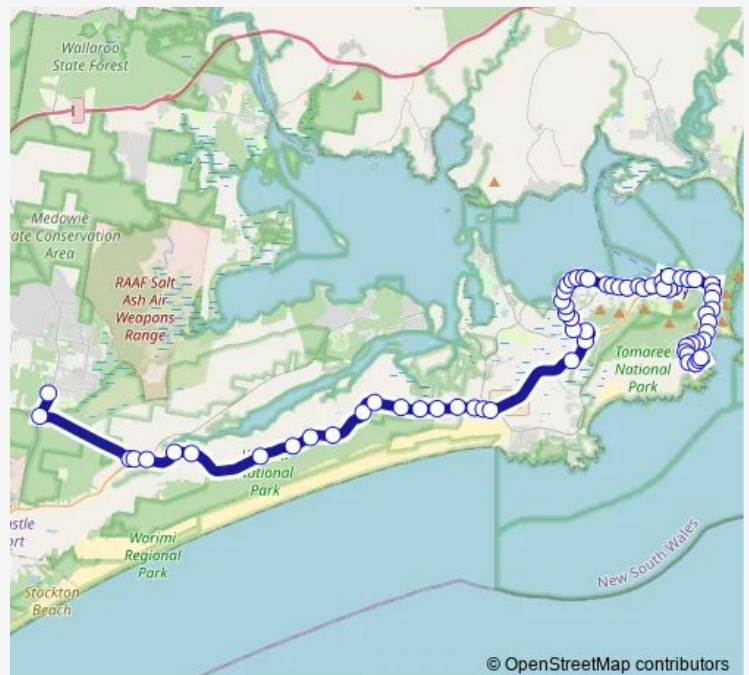

Nelson Bay Rd Before Port Stephens Dr

Nelson Bay Rd After Port Stephens Dr

David Grahams Golf Complex, Nelson Bay Rd

Route schedule

Catherine Mcauley College, Bus Stop B — Fingal Bay Shops, Market St

Monday	15:07
Tuesday	15:07
Wednesday	15:07
Thursday	15:07
Friday	15:07
Saturday	—
Sunday	—

Route info

Direction: Catherine Mcauley College, Bus Stop B

Stops: 67

Trip Duration: 0 hour 59 min

© OpenStreetMap contributors

Nelson Bay Rd Opp 4738

Nelson Bay Rd Opp Gan Gan Army Camp

Salamander Way Opp Tomaree Aquatic Centre

Sandy Point Rd At Judith St

Sandy Point Rd Opp The Peninsula

68 Sandy Point Rd

22 Sandy Point Rd

Sandy Point Rd Opp Pantowora St

Government Rd Opp Bagnall Beach Rd

Government Rd Before Burbong St

Government Rd Before Harrington St

Tomaree Rd Before Verona Rd

Tomaree Rd Before Lloyd Lane

Tomaree Rd Before Marine Dr

Ocena Beach Trail, Marine Dr

Marine Dr Opp Lentara St

Marine Dr Opp Darramba Rd

Rocky Point Rd Opp Lentara St

Rocky Point Rd After Whitesands Rd