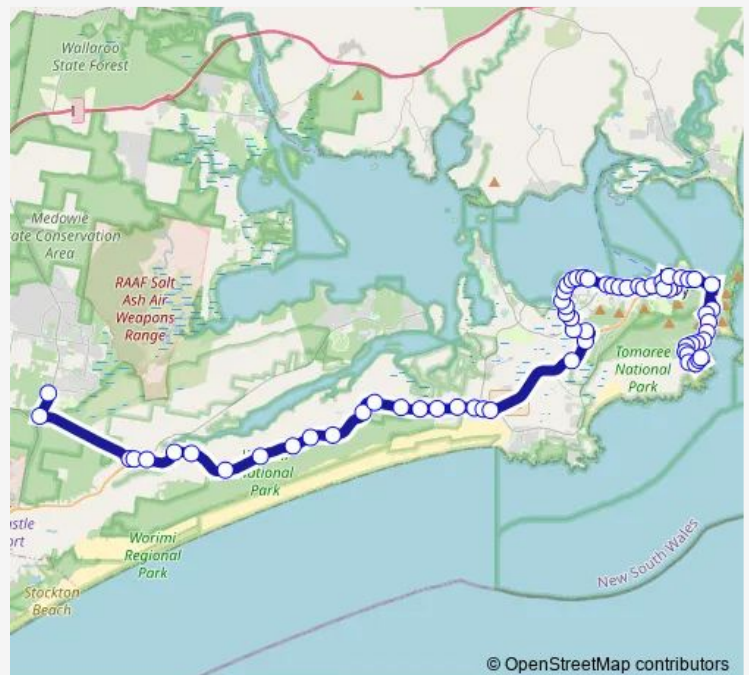

3365 Nelson Bay Rd

Murray's Brewery, Nelson Bay Rd

3551 Nelson Bay Rd

3721 Nelson Bay Rd

3797 Nelson Bay Rd

3927 Nelson Bay Rd

Nelson Bay Rd After Binder Rd

Nelson Bay Rd After Trotter Rd

4177 Nelson Bay Rd

Nelson Bay Rd Before Port Stephens Dr

Nelson Bay Rd After Port Stephens Dr

Route schedule

Catherine Mcauley College, Bus Stop B — Fingal Bay Shops, Market St

Monday	15:07
Tuesday	15:07
Wednesday	15:07
Thursday	15:07
Friday	15:07
Saturday	—
Sunday	—

Route info

Direction: Catherine Mcauley College, Bus Stop B

Stops: 66

Trip Duration: 0 hour 59 min

David Grahams Golf Complex, Nelson Bay Rd

Nelson Bay Rd Opp 4738

Nelson Bay Rd Opp Gan Gan Army Camp

Salamander Way Opp Tomaree Aquatic Centre

Sandy Point Rd At Judith St

Sandy Point Rd Opp The Peninsula

68 Sandy Point Rd

22 Sandy Point Rd

Sandy Point Rd Opp Pantowora St

Government Rd Opp Bagnall Beach Rd

Government Rd Before Burbong St

Government Rd Before Harrington St