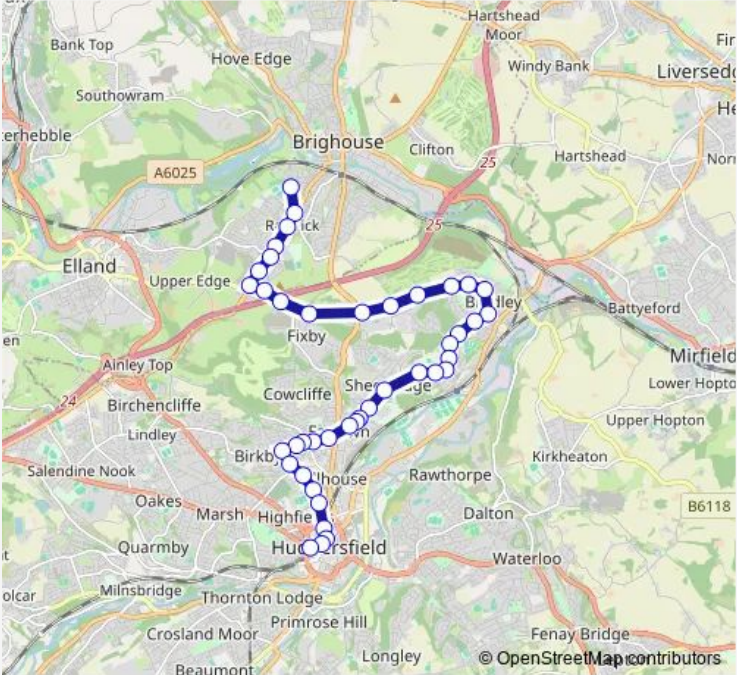

Bus B10 Rastrick High School - Huddersfield

[Go to website](#)

**Direction**  
 High School Longroyde Road — Bus Station  
 42 stops  
[Open route schedule](#)

- High School Longroyde Road
- Thornhill Road
- Rastrick Church St
- Crowtrees Lane Library
- Crowtrees Lane Carr Green Ln
- Spout Hill
- Sun Inn Junction
- Rastrick Fire Station
- Toothill Lane South
- Fixby Road Broomfield Rd
- Bradley Road Bradford Rd
- Bradley Rd Shepherds Thorn Lane
- Bradley Rd Lamb Cote Road
- Bradley Rd Alandale Road
- Bradley Road Park Hill
- Bradley Rd St Thomas Gardens
- Keldregate Sherwood Avenue
- Keldregate Brooklands
- Stuart Place
- Warrenside
- Greyfriars Avenue

Route schedule  
 High School Longroyde Road — Bus Station

Monday	15:30
Tuesday	15:30
Wednesday	15:30
Thursday	15:30
Friday	15:30
Saturday	—
Sunday	—

Route info  
 Direction: High School Longroyde Road  
 Stops: 42  
 Trip Duration: 0 hour 35 min

■ B10 — Huddersfield - Rastrick High School **BusMaps**

Deighton Keldregate

Deighton Road Riddings Rd

Browning Road

Chestnut Centre

Woodhouse Hill

Woodhouse Avenue

Alder Street

## Route info

Direction: St. George's Square

Stops: 31

Trip Duration: 0 hour 47 min

Sun Inn Junction

Spout Hill

Crowtrees Lane Carr Green Ln

Thornhill Road