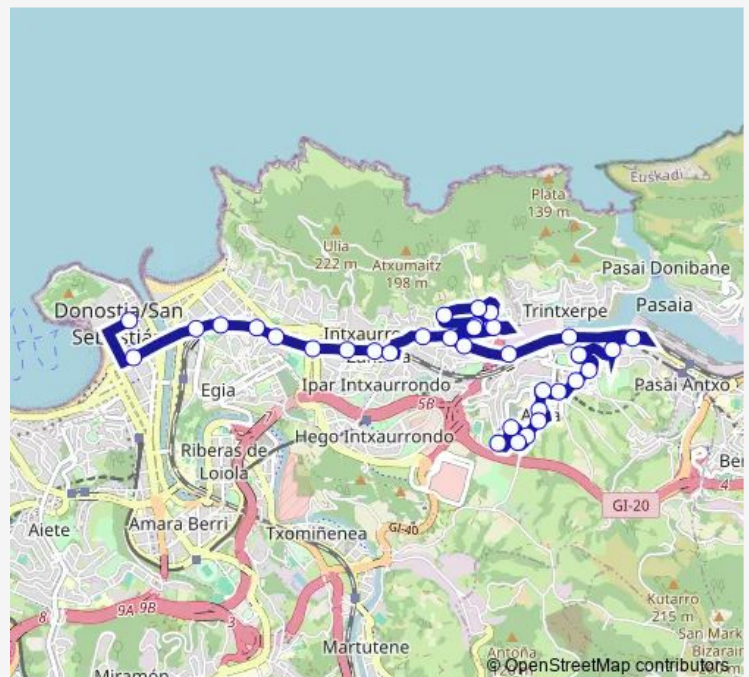

Thursday —

Friday —

Saturday 00:30-02:30

Sunday 00:15-04:45

**Route info**

Direction: Boulevard 3

Stops: 34

Trip Duration: 0 hour 30 min

## Route info

Direction: Larratxo I

Stops: 21

Trip Duration: 0 hour 16 min