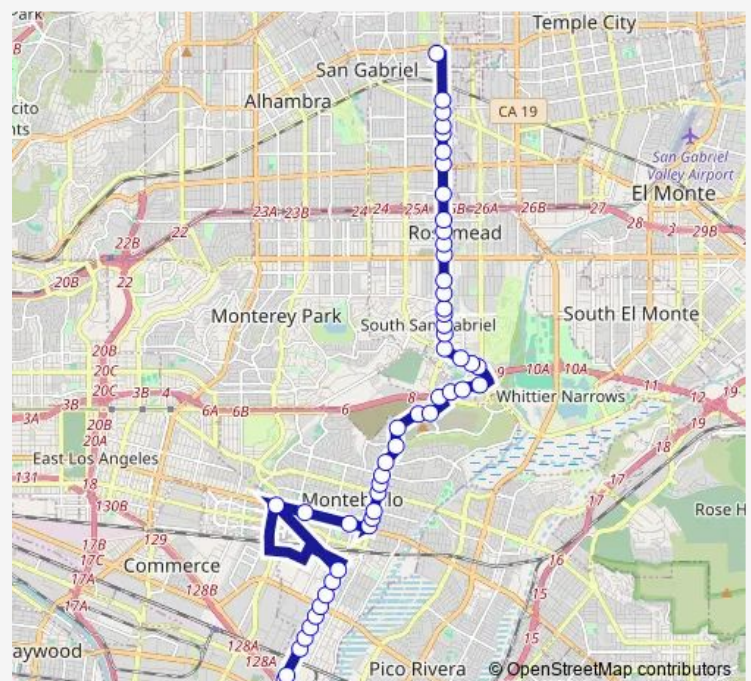

Montebello/La Merced

Route schedule

Telegraph/Gage — South Pine St / East Live Oak

Monday 04:45-20:00

Tuesday 04:45-20:00

Wednesday 04:45-20:00

Thursday 04:45-20:00

Friday 04:45-20:00

Saturday 04:45-20:00

Sunday 04:45-20:00

Route info

Direction: Telegraph/Gage

Stops: 51

Trip Duration: 0 hour 56 min

20 San Gabriel

Montebello/Jefferson

Montebello/Liberty

Montebello/Costco

Montebello/Town Square

Town Ctr Dr/Paramount

Town Center/Kaiser

The Shops at Moneteblo

Town Center/ Montebello Blvd

San Gabriel/Walnut Grove

Saturday 06:00-21:10

Sunday 06:00-21:10

Route info

Direction: South Pine St / East Live Oak

Stops: 49

Trip Duration: 0 hour 59 min

Montebello/Costco

Montebello/Liberty