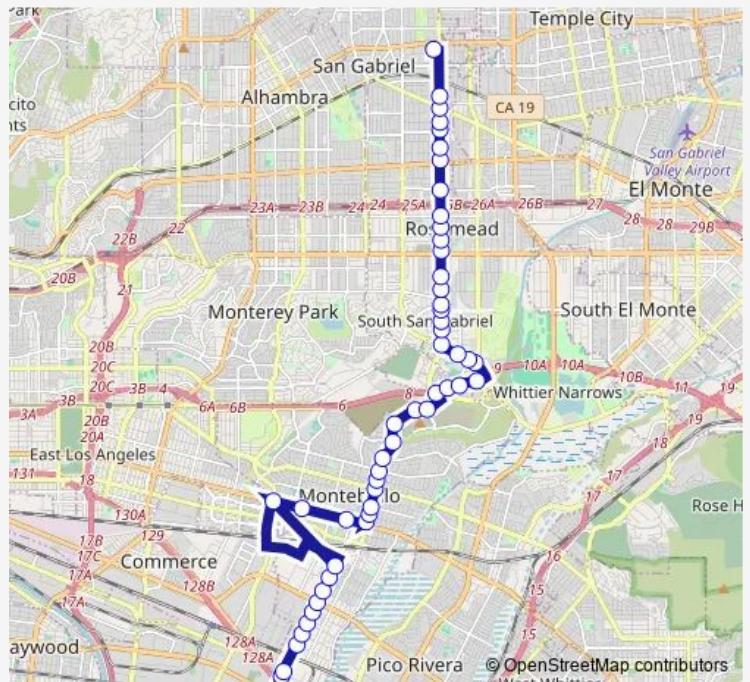

[Go to website](#)

Direction
 Telegraph/Gage — South Pine St / East Live Oak
 51 stops
[Open route schedule](#)

- Telegraph/Gage
- Greenwood/Telegraph
- Greenwood/Union
- Greenwood/Elm
- Greenwood/Oakwood
- Greenwood/Date
- Greenwood/Frankel
- Greenwood/Washington
- Greenwood/School
- Greenwood/Beach
- Greenwood/Carmelita
- Garfield/Whittier
- Whittier/21st
- Whittier/Greenwood
- Montebello/Whittier
- Montebello/Cleveland
- Montebello/Madison
- Montebello Mart
- Montebello/Victoria
- Montebello/Lincoln
- Montebello/La Merced

Route schedule
 Telegraph/Gage — South Pine St / East Live Oak

Monday	04:45-20:00
Tuesday	04:45-20:00
Wednesday	04:45-20:00
Thursday	04:45-20:00
Friday	04:45-20:00
Saturday	04:45-20:00
Sunday	04:45-20:00

Route info
 Direction: Telegraph/Gage
 Stops: 51
 Trip Duration: 0 hour 57 min

Montebello/Jefferson

Montebello/Liberty

Montebello/Costco

Montebello/Town Square

Town Ctr Dr/Paramount

Town Center/Kaiser

The Shops at Moneteblo

Town Center/ Montebello Blvd

San Gabriel/Walnut Grove

San Gabriel/E.Village

San Gabriel/Delta

San Gabriel/Hill

San Gabriel/Celito

San Gabriel/Sierra Bonita

San Gabriel/Rush