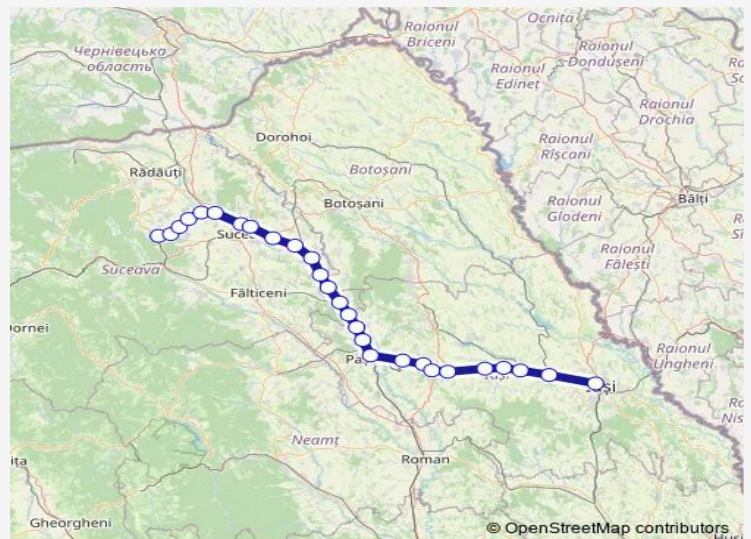

## Route schedule

Cacica Hm. — Iași

Monday	13:48
Tuesday	13:48
Wednesday	13:48
Thursday	13:48
Friday	13:48
Saturday	13:48
Sunday	13:48

## Route info

Direction: Cacica Hm.

Stops: 27

Trip Duration: 4 hour 22 min

R: Cacica Hm. - Iași — R: Cacica Hm. - Pârtești h. - Soloneț h. - Todirești h. - Părhăuți h. - Dărmănești - ...

Pașcani

Ruginoasa Hm.