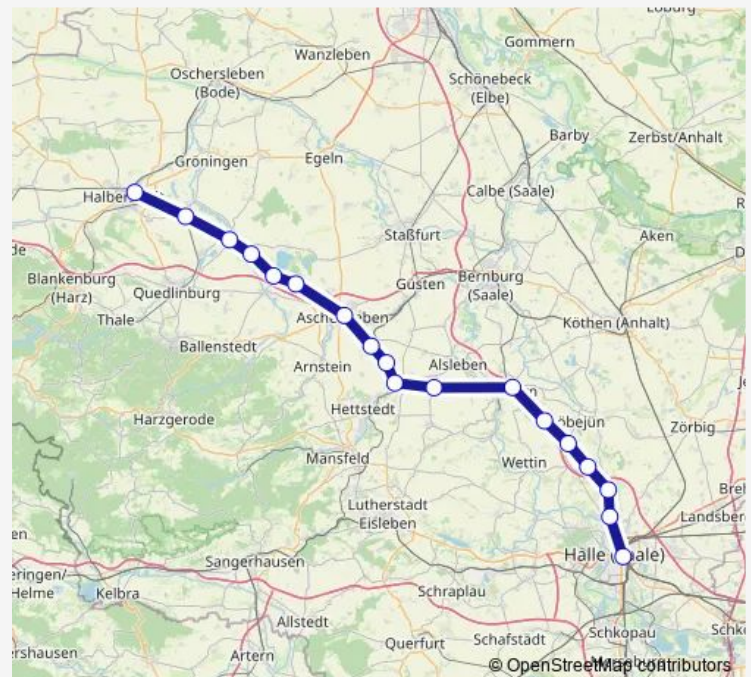

Hedersleben-Wedderstedt

Wegeleben

Halberstadt Hbf

Route schedule

Halle(Saale)Hbf — Halberstadt Hbf

Monday 23:09

Tuesday 23:09

Wednesday 23:09

Thursday 23:09

Friday 23:09

Saturday 23:09

Sunday 23:09

Route info

Direction: Halle(Saale)Hbf

Stops: 13

Trip Duration: 1 hour 19 min

■ Re24

Direction

Halle(Saale)Hbf — Halberstadt Hbf

14 stops

[Open route schedule](#)

Halle(Saale)Hbf

Halle-Trotha

Teicha

Ditfurt

Wegeleben

Gatersleben

Aschersleben

Sandersleben(Anh)

Könnern

Halle(Saale)Hbf

Route schedule