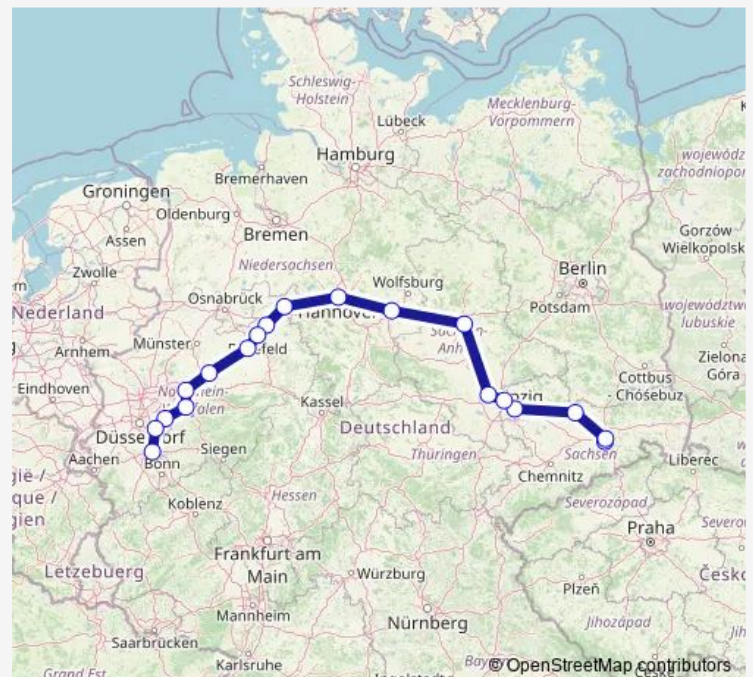

Herford

Bielefeld Hbf

Gütersloh Hbf

Hamm(Westf)

Dortmund Hbf

Düsseldorf Hbf

Köln Hbf

Route schedule

Dresden Hbf — Köln Hbf

Monday —

Tuesday —

Wednesday —

Thursday —

Friday —

Saturday —

Sunday

17:10

Route info

Direction: Dresden Hbf

Stops: 17

Trip Duration: 7 hour 32 min

■ IC 2446

Direction

Dresden Hbf — Hannover Hbf

9 stops

[Open route schedule](#)

Dresden Hbf

Dresden-Neustadt

Riesa

Leipzig Messe

Leipzig/Halle Flughafen

Halle(Saale)Hbf