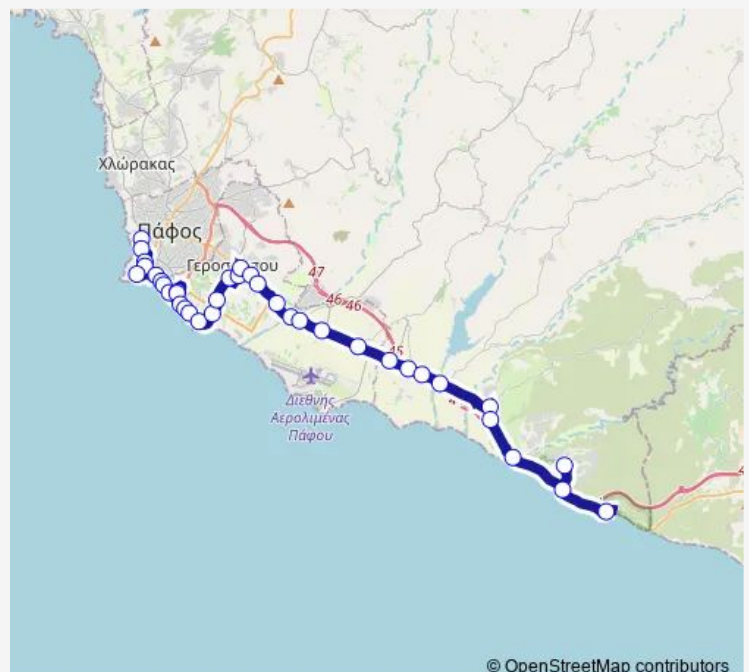

Route schedule

Tombs of the Kings Bus Station — Petra tou Romiou

Monday 07:25

Tuesday 07:25

Wednesday 07:25

Thursday 07:25

Friday 07:25

Saturday 07:25

Sunday 06:25

Route info

Direction: Tombs of the Kings Bus Station

Stops: 37

Trip Duration: 0 hour 40 min

© OpenStreetMap contributors

631 — Tombs of the Kings Station - Harbour Station - Posidonos - Geroskipou - Kouklia - Petra tou Romiou - ...