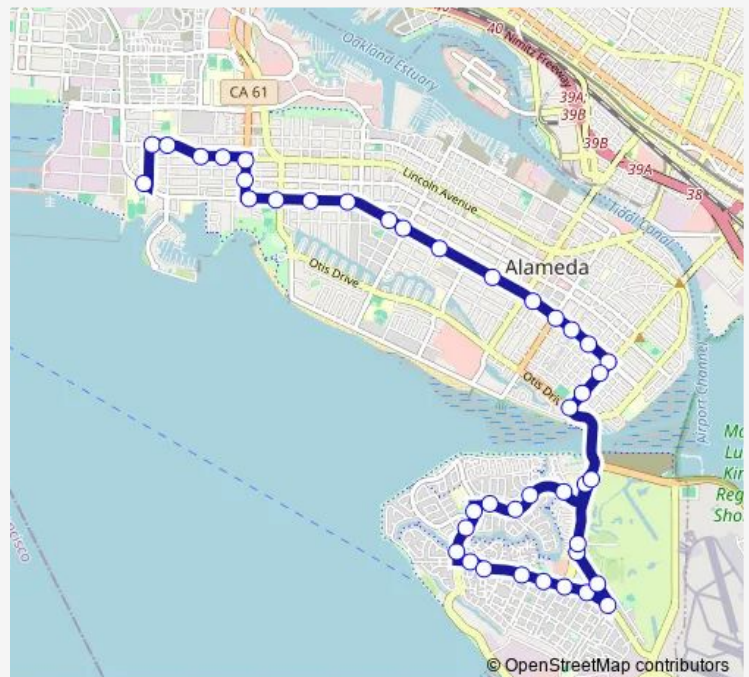

### Direction

Central Av & 3rd St — Island Dr & Bayfarm Park & Ride Lot

42 stops

[Open route schedule](#)

Central Av & 3rd St

Pacific Av & 3rd St

Pacific Av & 4th St

Lincoln Av & 5th St

### Route schedule

Central Av & 3rd St — Island Dr & Bayfarm Park & Ride Lot

Monday 15:42-15:54

Tuesday 15:42-15:54

Wednesday 14:39-14:40

Thursday 15:42-15:54

Friday 15:42-15:54

Saturday —

### Route info

Direction: Central Av & 3rd St

Stops: 42

Trip Duration: 0 hour 37 min

631 — Encinal - Alameda - Bay Farm

High St & Fillmore St

High St & Otis Dr

Island Dr & Park & Ride

## Route schedule

Robert Davey Jr Dr & Packet Landing Rd — Central Av & 3rd St

Monday 07:32-07:41

Tuesday 07:32-07:41

Wednesday 07:32-07:41

Thursday 07:32-07:41

Friday 07:32-07:41

Saturday —