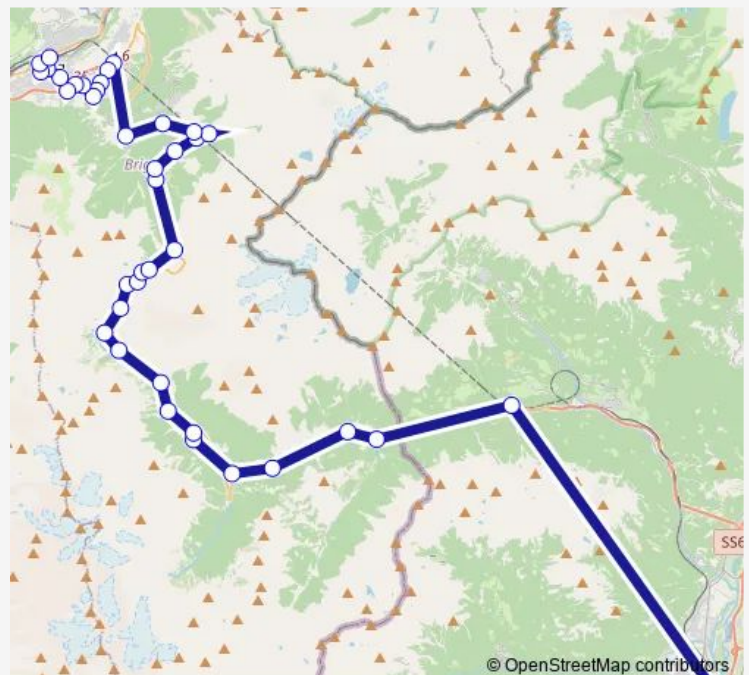

Simplon Pass, Simplonblick

Simplon Hospiz, Hospiz

Simplon, Monte Leone

Route schedule

Brig, Bahnhof — Gondo, Kirche

Monday 07:20-08:20

Tuesday 07:20-08:20

Wednesday 07:20-08:20

Thursday 07:20-08:20

Friday —

Saturday —

Sunday 07:20

Route info

Direction: Brig, Bahnhof

Stops: 32

Trip Duration: 1 hour 6 min

■ 631

BusMaps

Simplon Dorf, Niwen

Simplon Dorf, Hospiz-Niederalp

Engeloch Vs

Simplon Dorf, Maschihüs

Simplon Dorf, Eggen

Simplon Dorf, Blatt

Simplon Dorf, Post

Gabi (Simplon)

Simplon Dorf, Alte Kaserne

Gondo, Ramserna

Gondo, Kirche

Direction

Domodossola, stazione — Brig, Bahnhof

39 stops