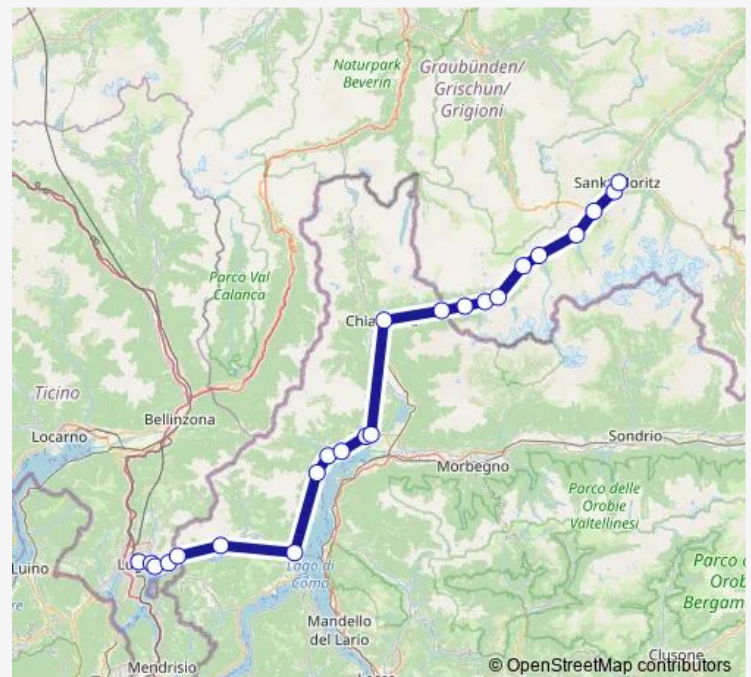

### Route schedule

Lugano, Stazione Nord — St. Moritz, Bahnhof

Monday 14:40

Tuesday 14:40

Wednesday 14:40

Thursday 14:40

Friday 14:40

Saturday 14:40

### Route info

Direction: Lugano, Stazione Nord

Stops: 23

Trip Duration: 3 hour 20 min

631 — BP 631

St. Moritz Bad, Post

St. Moritz, Bahnhof