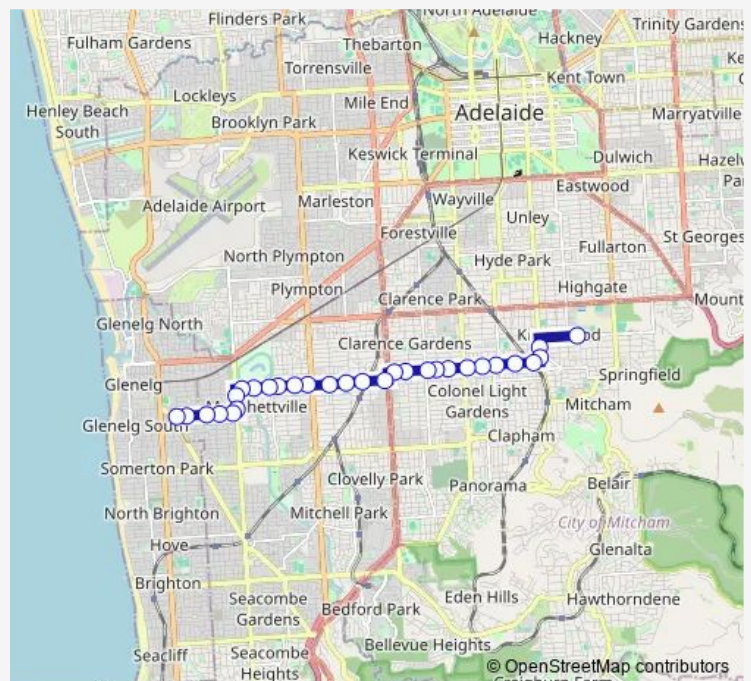

Stop 14E Edward St - North side

Stop 14D Edward St - North side

Stop 14C Edward St - North side

Stop 14B Edward St - North side

Stop 14A Edward St - North side

Route schedule

Stop 24 Cliff St - North side — Stop 13 Tutt Ave - North side

Monday 08:01

Tuesday 08:01

Wednesday 09:01

Thursday 08:01

Friday 08:01

Saturday —

Sunday —

Route info

Direction: Stop 24 Cliff St - North side

Stops: 30

Trip Duration: 0 hour 41 min

631 — Unley High School to Glenelg East

Stop 14 Grange Rd - North side

Stop 13E Grange Rd - North side

Stop 13D Grange Rd - North side

## Route info

Direction: Stop School Tutt Ave / Unley High School -  
South side

Stops: 30

Trip Duration: 0 hour 44 min

Stop 22 Morphett Rd - East side

Stop 23 Cliff St - South side

Stop 23A Cliff St - South side