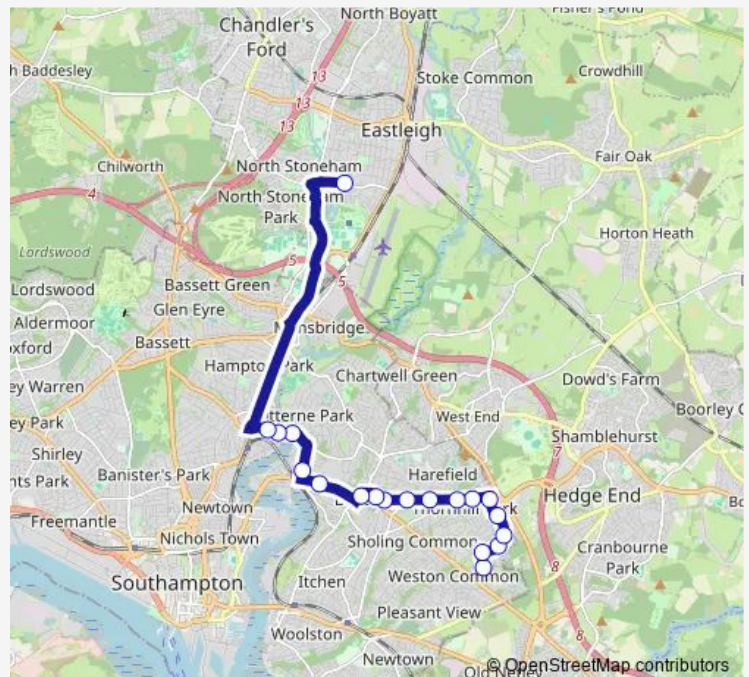

Bus 631

[Go to website](#)

Direction

Dumbleton's Towers — Barton Peveril College

19 stops

[Open route schedule](#)

- Dumbleton's Towers
- Chettle Road
- Ellwood Avenue
- Holcroft Road
- Fairfax Court
- Browning Avenue
- Thornhill Avenue
- Post Office
- Mon Crescent
- Bath Road
- Library
- Bitterne Leisure Centre
- Bitterne Shops
- Midanbury Lane
- Amira House
- Triangle
- Priory Road
- St Denys Church
- Barton Peveril College

Route schedule

Dumbleton's Towers — Barton Peveril College

Monday	09:42
Tuesday	07:30
Wednesday	07:30
Thursday	07:30
Friday	07:30
Saturday	—
Sunday	—

Route info

Direction: Dumbleton's Towers

Stops: 19

Trip Duration: 0 hour 33 min

631

Direction

Barton Peveril College — Dumbleton's Towers

20 stops

[Open route schedule](#)

Barton Peveril College

St Denys Church

Priory Road

Triangle

Bullar Road

Midanbury Lane

Lance's Hill

Lance's Hill

Bitterne Shops

Bitterne Leisure Centre

Bath Road