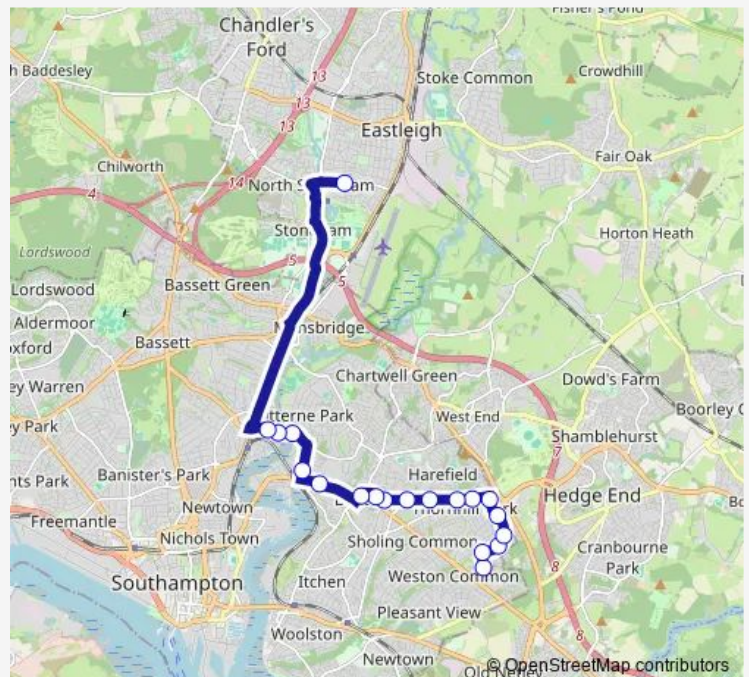

Bus 631

[Go to website](#)

Direction

Dumbleton's Towers — Barton Peveril College

19 stops

[Open route schedule](#)

- Dumbleton's Towers
- Chettle Road
- Ellwood Avenue
- Holcroft Road
- Fairfax Court
- Browning Avenue
- Thornhill Avenue
- Post Office
- Mon Crescent
- Bath Road
- Library
- Bitterne Leisure Centre
- Bitterne Shops
- Midanbury Lane
- Amira House
- Triangle
- Priory Road
- St Denys Church
- Barton Peveril College

Route schedule

Dumbleton's Towers — Barton Peveril College

Monday	09:42
Tuesday	07:30
Wednesday	07:30
Thursday	07:30
Friday	07:30
Saturday	—
Sunday	—

Route info

Direction: Dumbleton's Towers

Stops: 19

Trip Duration: 0 hour 33 min

631

Direction

Barton Peveril College — Dumbleton's Towers

20 stops

[Open route schedule](#)

Barton Peveril College

St Denys Church

Priory Road

Triangle

Bullar Road

Midanbury Lane

Lance's Hill

Lance's Hill

Bitterne Shops

Bitterne Leisure Centre

Bath Road