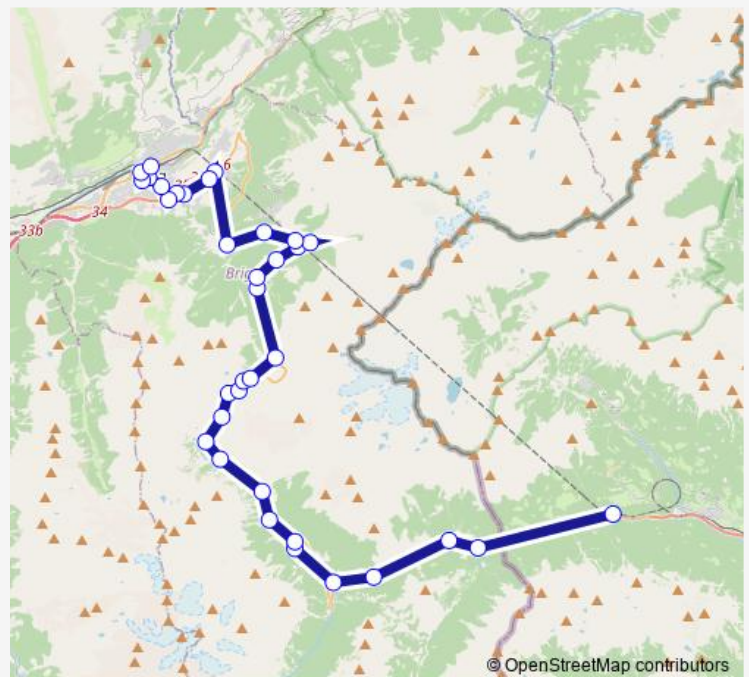

### Route schedule

Iselle, stazione — Brig, Bahnhof

Monday 17:47-19:05

Tuesday 18:42-19:05

Wednesday 18:42-19:05

Thursday 17:47-19:05

Friday 17:47-19:05

Saturday 17:47

### Route info

Direction: Iselle, stazione

Stops: 35

Trip Duration: 1 hour 18 min

631 — B 631

BusMaps

Berisal, Kehr

Eisten, Ganterbrücke