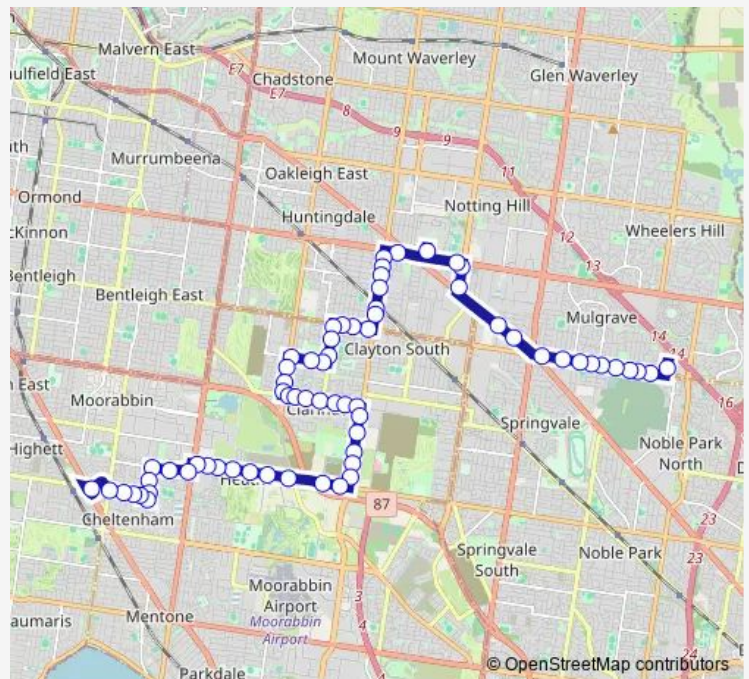

Ball Rd/Kingston Rd (Heatherton)

Kingston Heath Golf Club/Kingston Rd (Heatherton)

Near Willis St/Kingston Rd (Heatherton)

Pietro Rd/Kingston Rd (Heatherton)

Old Dandenong Rd/Kingston Rd (Heatherton)

Peace Rd/Kingston Rd (Clarinda)

Heatherton Christian College/Kingston Rd (Clarinda)

Kingston Rd/Clayton Rd (Clarinda)

Route schedule

Southland Shopping Centre/Karen St (Cheltenham) —
Waverley Gardens SC/Hansworth St (Mulgrave)

Monday	05:49-20:19
Tuesday	05:49-19:39
Wednesday	05:49-19:39
Thursday	05:49-19:39
Friday	05:49-19:39
Saturday	05:59-20:19
Sunday	16:37-20:23

Route info

Direction: Southland Shopping Centre/Karen St (Cheltenham)

Stops: 67

Trip Duration: 0 hour 55 min

631 — Waverley Gardens SC - Southland Sc

711 Clayton Rd (Clarinda)

Ryans Rd/Clayton Rd (Clarinda)