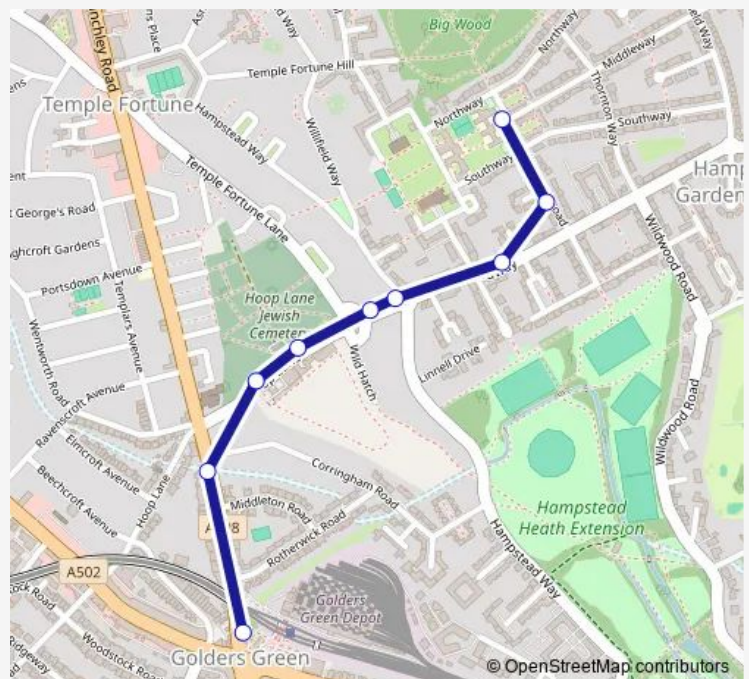

Hoop Lane

Golders Green Crematorium

Hoop Lane Cemetery

Meadway Gate

Hampstead Way / Meadway

Heathgate

Bigwood Road

Henrietta Barnett School

Route schedule

Golders Green Station — Henrietta Barnett School

Monday 07:50-15:50

Tuesday 07:50-15:50

Wednesday 07:50-15:50

Thursday 07:50-15:50

Friday 07:50-15:50

Saturday —

Sunday —

Route info

Direction: Golders Green Station

Stops: 9

Trip Duration: 0 hour 5 min

631 — Golders Green - Hoop Lane - Meadway - Southway - Henrietta Barnett School

Direction

Henrietta Barnett School — Golders Green Station

11 stops

[Open route schedule](#)

Henrietta Barnett School

Central Square

Southway

Bigwood Road

Meadway

Meadway Gate