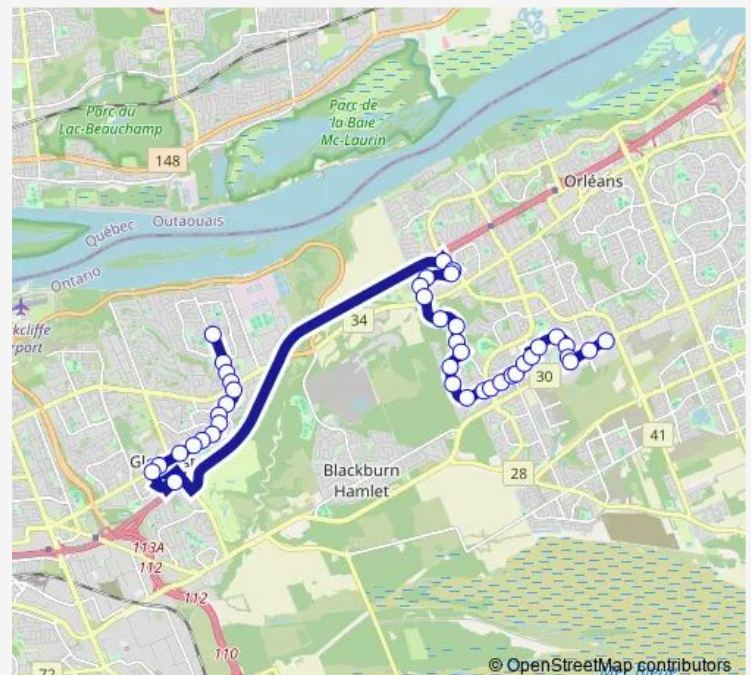

Youville / ST Joseph

### Route schedule

Ogilvie / Kender — Innes / AD. 3927

Monday 15:29

Tuesday 15:29

Wednesday 15:29

Thursday 15:29

Friday 15:29

Saturday —

### Route info

Direction: Ogilvie / Kender

Stops: 42

Trip Duration: 0 hour 32 min

Forestvalley / AD. 1402

Forest Valley / Forestglen

Forest Valley / Ridgelea

Forest Valley / Meadowglen