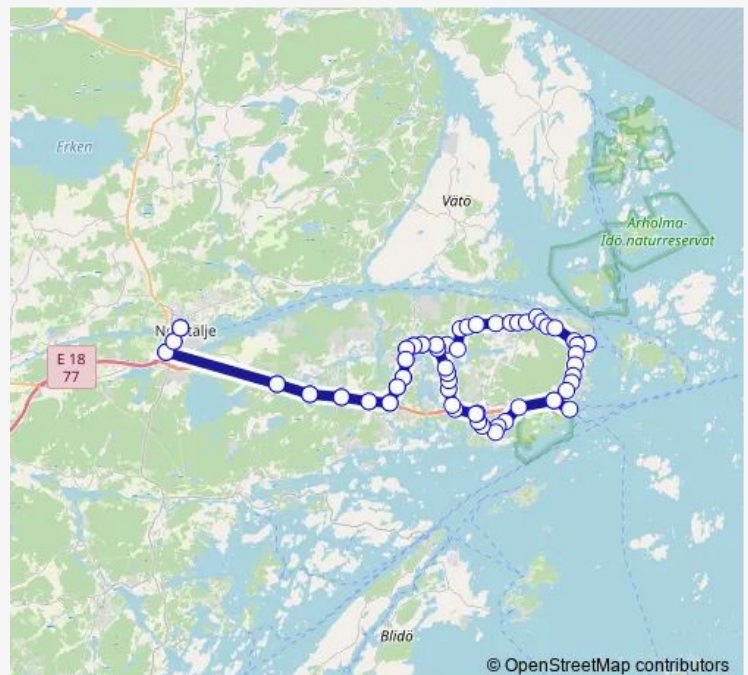

Saturday —

Sunday —

Route info

Direction: Norrtälje busstation

Stops: 85

Trip Duration: 1 hour 42 min

Nänninge-Brevik

Kolbotten