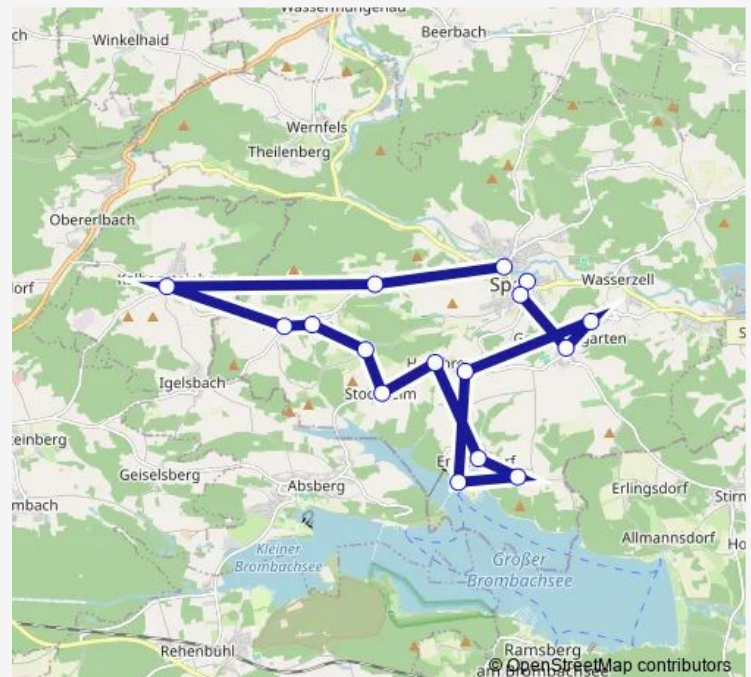

### Route schedule

Roth — Spalt Schule

Monday 12:55

Tuesday 12:55

Wednesday 12:55

Thursday 12:55

Friday 12:55

Saturday —

### Route info

Direction: Roth

Stops: 15

Trip Duration: 0 hour 40 min

631