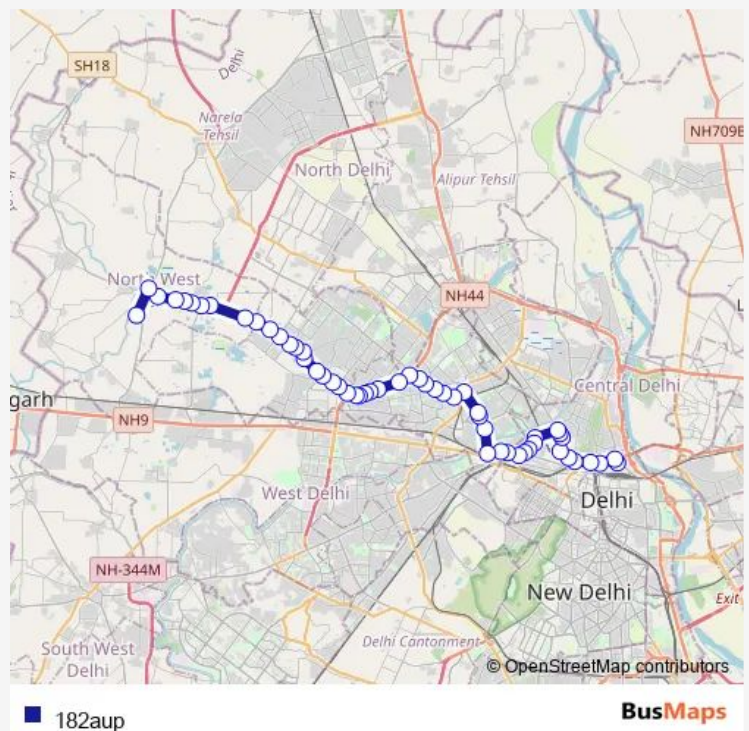

### Route schedule

Isbt Kashmere Gate Terminal — Kanjhawala Depot (Narela Road)

Monday 06:05-22:18

Tuesday 06:05-22:18

Wednesday 06:05-22:18

Thursday 06:05-22:18

Friday 06:05-22:18

Saturday 06:05-22:18

Sunday 06:05-22:18

### Route info

Direction: Isbt Kashmere Gate Terminal

Stops: 55

Trip Duration: 1 hour 53 min

182aup

Punjab Kesari (Subhash Palace Depot)

Wazirpur DTC Depot / Netaji Subhash Palace

Pitampura ND Block