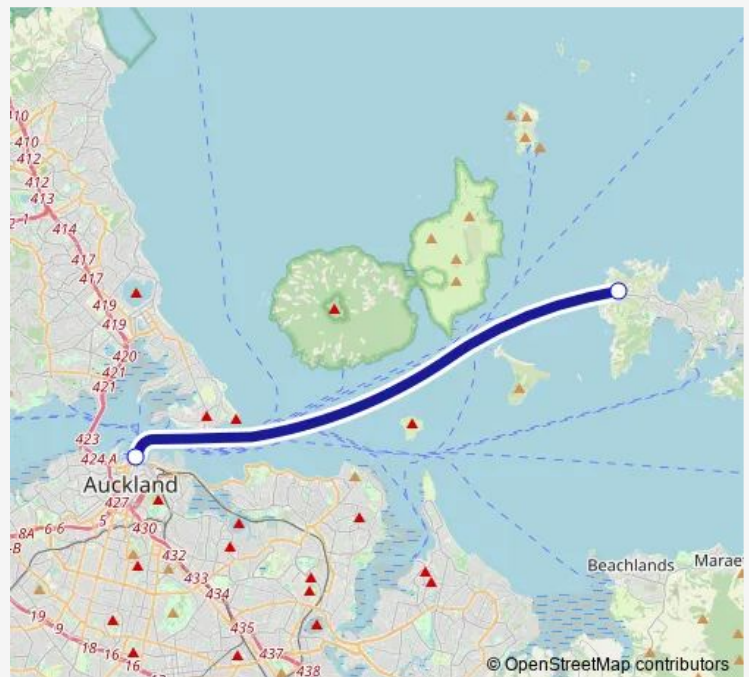

Ferry MTID

[Go to website](#)

Direction

Waiheke Ferry Terminal 3 — Downtown Ferry Terminal Pier 13

2 stops

[Open route schedule](#)

Waiheke Ferry Terminal 3

Downtown Ferry Terminal Pier 13

Route schedule

Waiheke Ferry Terminal 3 — Downtown Ferry Terminal Pier 13

Monday	06:45-21:15
Tuesday	06:45-21:15
Wednesday	06:45-21:15
Thursday	06:45-21:15
Friday	06:45-23:15
Saturday	08:15-23:15
Sunday	08:15-21:15

Route info

Direction: Waiheke Ferry Terminal 3

Stops: 2

Trip Duration: 0 hour 35 min

Direction

Downtown Ferry Terminal Pier 13 — Waiheke Ferry Terminal 3

2 stops

[Open route schedule](#)

Route info

Direction: Downtown Ferry Terminal Pier 13

Stops: 2

Trip Duration: 0 hour 45 min

MTID Ferry time schedules and route maps are available in an offline PDF at busmaps.com. Use the busmaps.com website to see live bus times, train schedule or subway schedule, and step-by-step directions for all public transit in Auckland