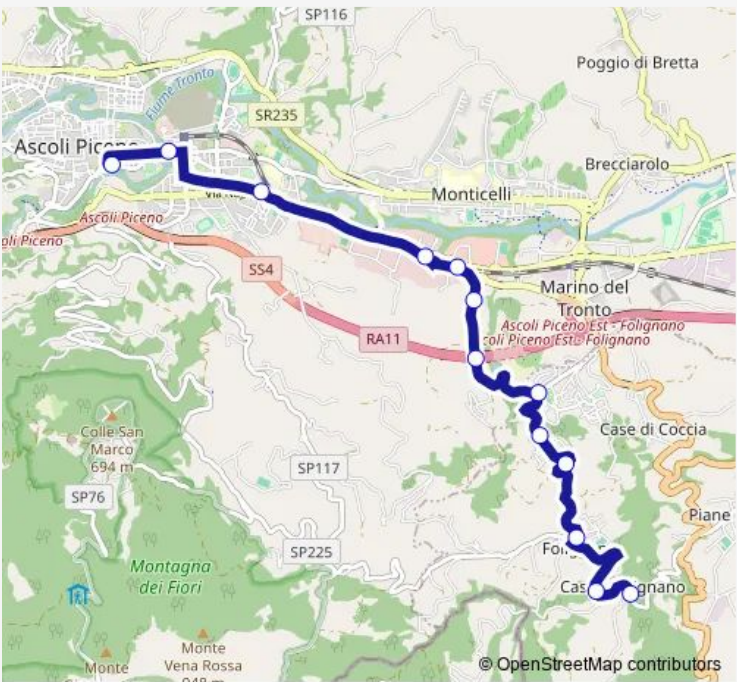

# Bus Castel Folignano-Folignano-Cavignano-Viale DE Gasperi

[Go to website](#)

**Direction**  
 Castel Folignano — Ascoli Piceno - V.Le DE Gasperi (Jolly)  
 13 stops  
[Open route schedule](#)

- Castel Folignano
- Castel Folignano-Cimitero
- Bivio Villa Pigna - Casa Modesta
- Villa Pigna Alta - Residence L'Aquilone
- Villa Pigna Alta - LA Favola
- Incrocio Folignano VIA Barbarana
- Bivio Cavignano
- Villa Alvitreti
- LU Battente
- EX Ceat - Piceno Aprutina
- Ascoli Piceno - BAR Volponi
- Ascoli Piceno - Ponte DI Porta Maggiore
- Ascoli Piceno - V.Le DE Gasperi (Jolly)

**Route schedule**  
 Castel Folignano — Ascoli Piceno - V.Le DE Gasperi (Jolly)

Monday	07:10-13:30
Tuesday	07:10-13:30
Wednesday	07:10-13:30
Thursday	07:10-13:30
Friday	07:10-13:30
Saturday	07:10-13:30
Sunday	—

**Route info**  
 Direction: Castel Folignano  
 Stops: 13  
 Trip Duration: 0 hour 25 min

Bus time schedules and route maps are available in an offline PDF at [busmaps.com](https://busmaps.com). Use the [busmaps.com](https://busmaps.com) website to see live bus times, train schedule or subway schedule, and step-by-step directions for all public transit in Folignano

The schedule is provided in the local timezone. Times with "(+1)" indicate departures on the next day.

PDF file created on 2025-01-31

2024 BusMaps.com - All Rights Reserved