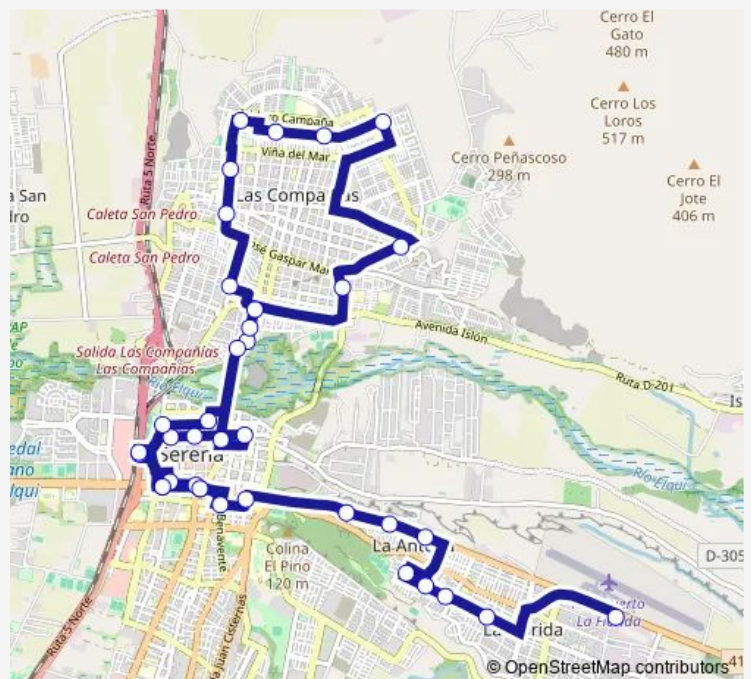

### Route schedule

Vicente Zorrilla, 808-896 — Pasarela Lider

Monday 06:52-19:56

Tuesday 06:52-19:56

Wednesday 06:52-19:56

Thursday 06:52-19:56

Friday 06:52-19:56

Saturday 07:15-19:58

### Route info

Direction: Vicente Zorrilla, 808-896

Stops: 11

Trip Duration: 0 hour 43 min

**Direction**

undefined — undefined

0 stops

[Open route schedule](#)

## Route info

Direction:

Stops: 0

Trip Duration: – min

## Route info

Direction: Terminal La Florida

Stops: 19

Trip Duration: 0 hour 47 min

883 Bus time schedules and route maps are available in an offline PDF at [busmaps.com](https://busmaps.com). Use the [busmaps.com](https://busmaps.com) website to see live bus times, train schedule or subway schedule, and step-by-step directions for all public transit in La Serena