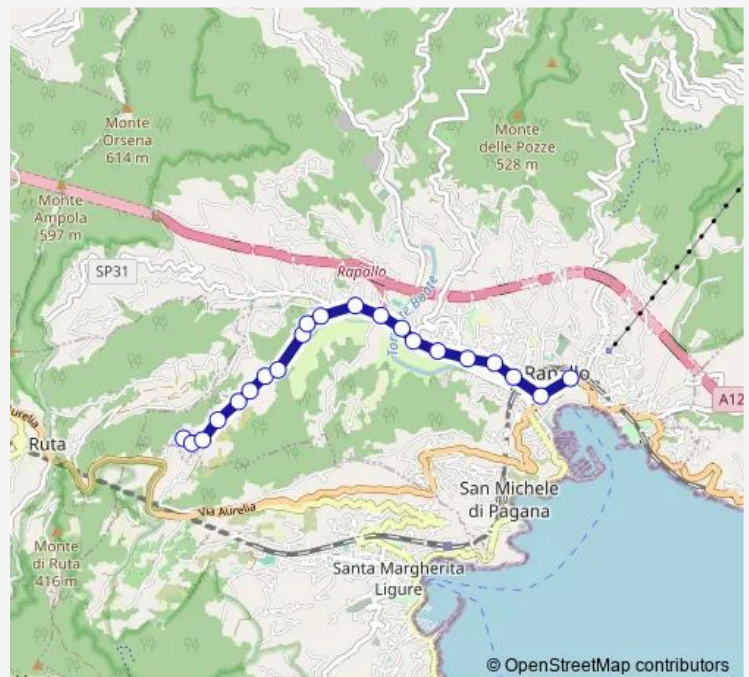

Route schedule

S. Massimo capolinea — Ospedale Rapallo

Monday 06:15-20:10

Tuesday 06:15-20:10

Wednesday 06:15-20:10

Thursday 06:15-20:10

Friday 06:15-20:10

Saturday 06:15-20:10

Sunday —

Route info

Direction: S. Massimo capolinea

Stops: 18

Trip Duration: 0 hour 12 min

883

Direction

Ospedale Rapallo — S. Massimo capolinea

Friday 06:05-13:50

Saturday 06:05-13:50

Sunday —

Route info

Direction: Ospedale Rapallo

Stops: 16

Trip Duration: 0 hour 10 min

Direction