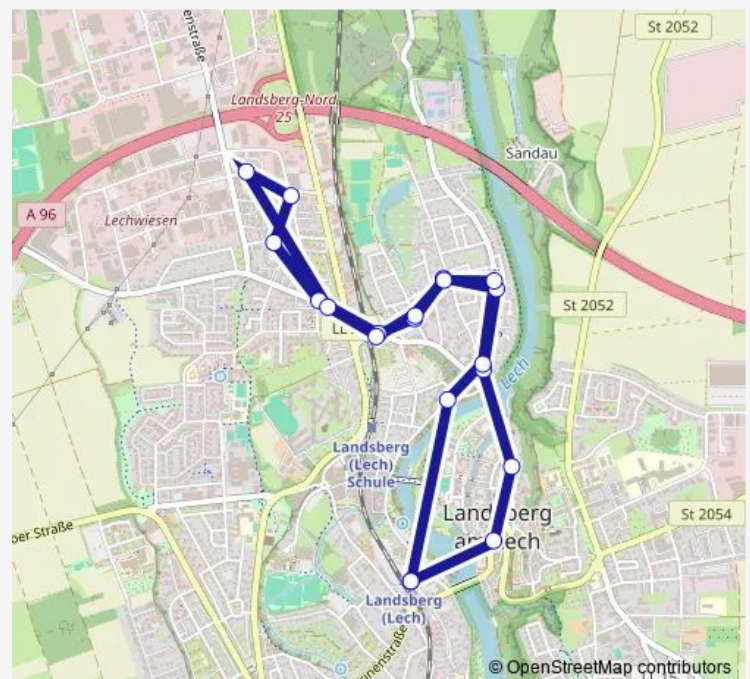

Landsberg (Lech)

Route schedule

Landsberg, Waldfriedhof — Landsberg (Lech)

Monday	15:15
Tuesday	—
Wednesday	15:15
Thursday	—
Friday	—
Saturday	12:15
Sunday	—

Route info

Direction: Landsberg, Waldfriedhof

Stops: 5

Trip Duration: 0 hour 7 min

Direction

Landsberg (Lech) — Landsberg (Lech)

20 stops

[Open route schedule](#)

Landsberg (Lech)

Landsberg, Hauptplatz

Landsberg, Hinterer Anger

Friday 05:30-18:30

Saturday 07:00-12:30

Sunday —

Route info

Direction: Landsberg (Lech)

Stops: 20

Trip Duration: 0 hour 26 min

Direction

Landsberg, Waldfriedhof

Route schedule

Landsberg (Lech) — Landsberg, Waldfriedhof

Monday	14:00
Tuesday	—
Wednesday	14:00
Thursday	—
Friday	—
Saturday	11:00
Sunday	—

Route info

Direction: Landsberg (Lech)

Stops: 6