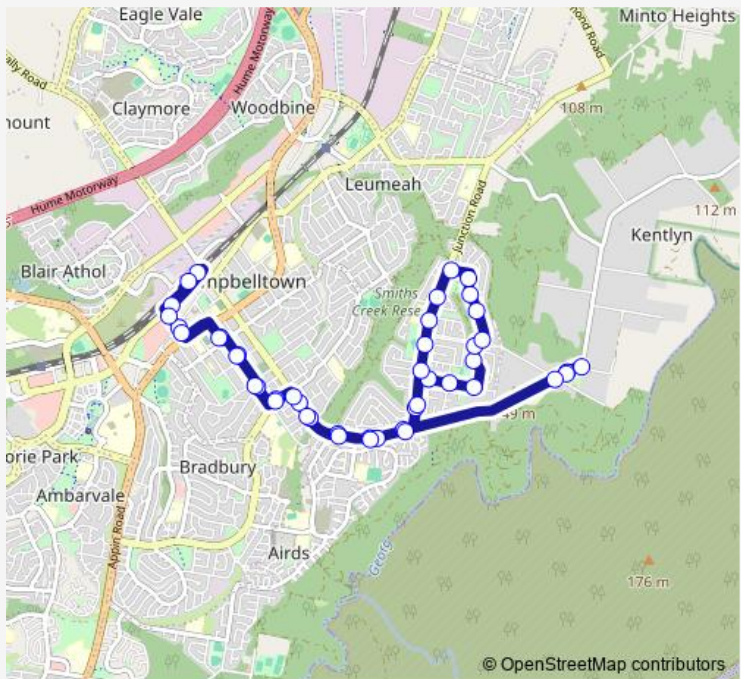

Bus 883 Campbelltown to Ruse (Loop Service)

[Go to website](#)

Direction
Campbelltown Station, Stand F — Campbelltown Station, Stand C
41 stops
[Open route schedule](#)

- Campbelltown Station, Stand F
- Hurley St Before Dumaresq St
- Dumaresq St After Queen St
- Cordeaux St Opp St John The Evangelist
- Sturt St Opp Stewart St
- Colonial St At Humes St
- St Patrick's College, St Johns Rd
- Waminda Av After St Johns Rd
- Broughton St Opp Murray St
- Broughton St At Gwydir Pl
- Georges River Rd Opp Wheatley Dr
- Georges River Rd After Bellinger Rd
- Georges River Rd Before Junction Rd
- Junction Rd Before Wattle Rd
- Acacia Av Opp Burragorang Rd
- James Ruse Park, Acacia Av
- Acacia Av Opp St Thomas More Parish Ruse Catholic Church
- Brindabella St At Irvine Pl
- Brindabella St At Old Kent Rd
- Sirius St At Old Kent Rd

Route schedule
Campbelltown Station, Stand F — Campbelltown Station, Stand C

Monday	04:51-19:05
Tuesday	04:51-19:05
Wednesday	04:51-19:05
Thursday	04:51-19:05
Friday	04:51-19:05
Saturday	18:30
Sunday	18:30

Route info
Direction: Campbelltown Station, Stand F
Stops: 41
Trip Duration: 0 hour 35 min