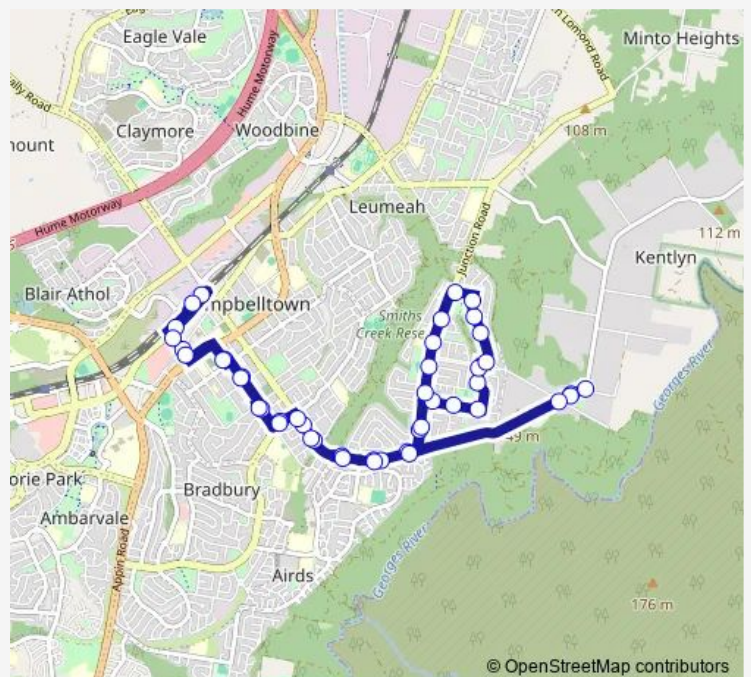

Bus 883 Campbelltown to Ruse (Loop Service)

[Go to website](#)

Direction

Campbelltown Station, Stand F — Campbelltown Station, Stand C

40 stops

[Open route schedule](#)

Campbelltown Station, Stand F

Mawson Park, Cordeaux St

St Peter's Anglican Church, Cordeaux St

Cordeaux St Opp St John The Evangelist

Sturt St Opp Stewart St

Colonial St At Humes St

Waminda Av After St Johns Rd

Broughton St Opp Murray St

Broughton St At Gwydir Pl

Georges River Rd Opp Wheatley Dr

Georges River Rd After Bellinger Rd

Georges River Rd Before Junction Rd

Junction Rd Before Wattle Rd

Acacia Av Opp Burragorang Rd

James Ruse Park, Acacia Av

Acacia Av Opp St Thomas More Parish Ruse Catholic Church

Brindabella St At Irvine Pl

Brindabella St At Old Kent Rd

Sirius St At Old Kent Rd

Sirius St Opp Bradley Pl

Route schedule

Campbelltown Station, Stand F — Campbelltown Station, Stand C

Monday 05:00-07:24

Tuesday 05:00-07:24

Wednesday 05:00-07:24

Thursday 05:00-07:24

Friday 05:00-07:24

Saturday 06:38-07:38

Sunday —

Route info

Direction: Campbelltown Station, Stand F

Stops: 40

Trip Duration: 0 hour 25 min

883 — Campbelltown to Ruse (Loop Service)