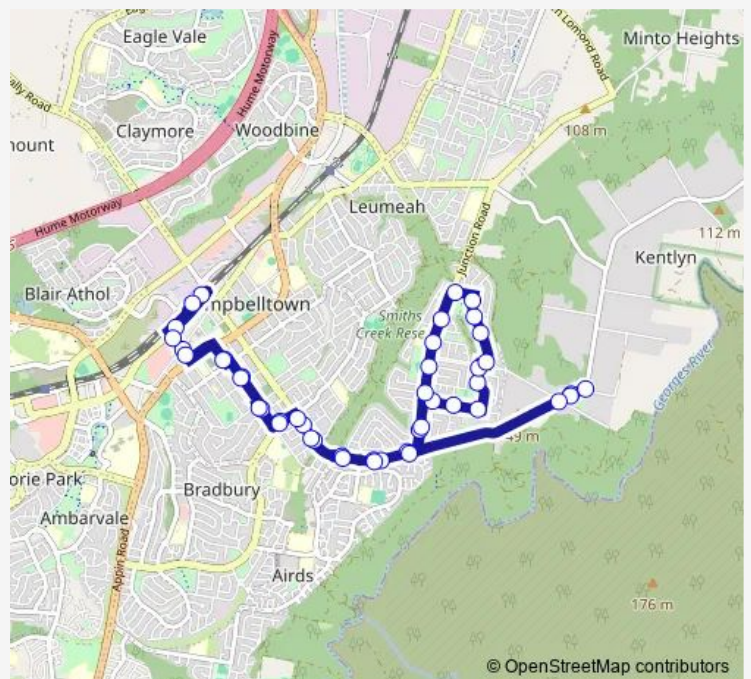

Route info

Direction: Campbelltown Station, Stand F

Stops: 40

Trip Duration: 0 hour 29 min

883 — Campbelltown to Ruse (Loop Service)

Sirius St Opp Supply St

Sirius St Before Cook Rd

Cook Reserve, Cook Rd