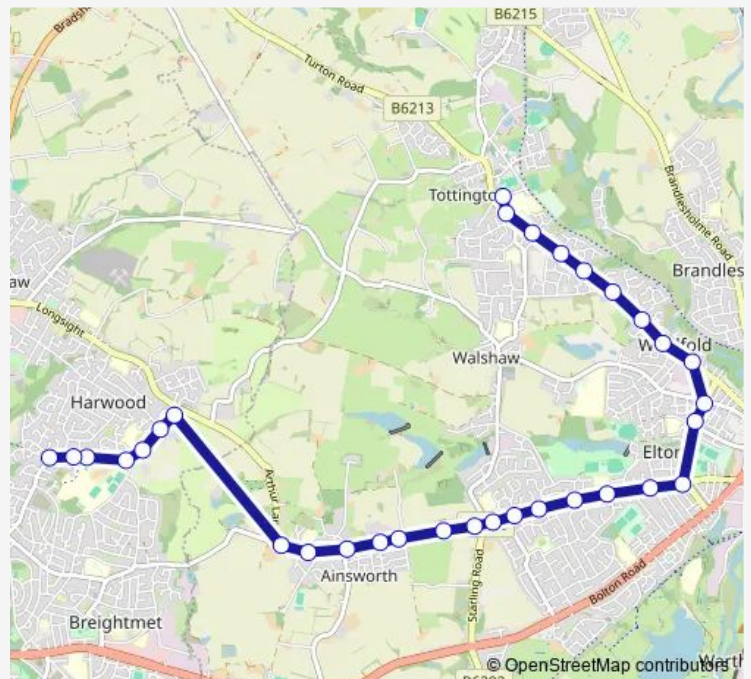

### Route schedule

Tottington High School — Nook Fields

Monday 15:10

Tuesday 15:10

Wednesday 15:10

Thursday 15:10

Friday 15:10

Saturday —

### Route info

Direction: Tottington High School

Stops: 32

Trip Duration: 0 hour 26 min

883

Harley Avenue

Camden Close

Tommy Lane