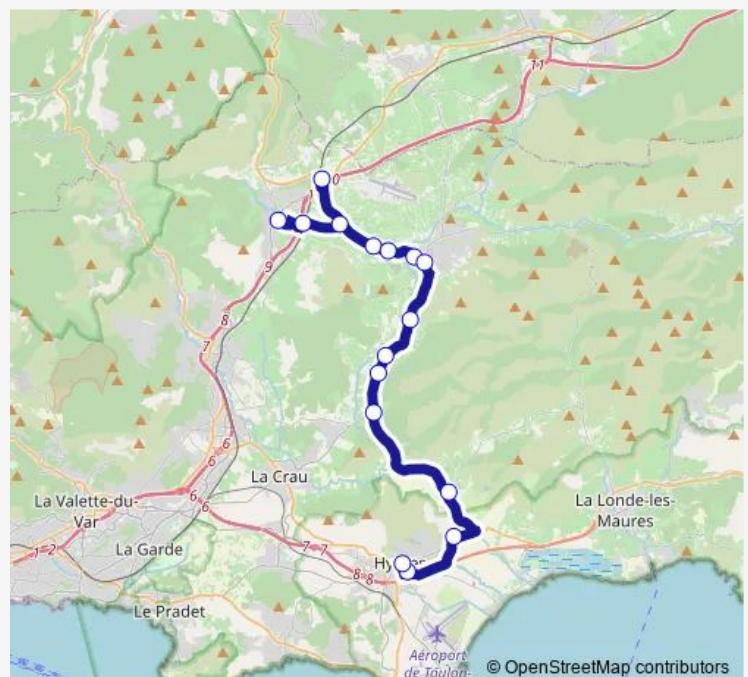

### Route schedule

Place Mitterrand — Centre Joffre

Monday 07:00-17:30

Tuesday 07:00-17:30

Wednesday 07:00-17:30

Thursday 07:00-17:30

Friday 07:00-17:30

Saturday 09:00-17:30

### Route info

Direction: Place Mitterrand

Stops: 16

Trip Duration: 0 hour 45 min

883 — 883 \_ Cuers - Hyeres

BusMaps