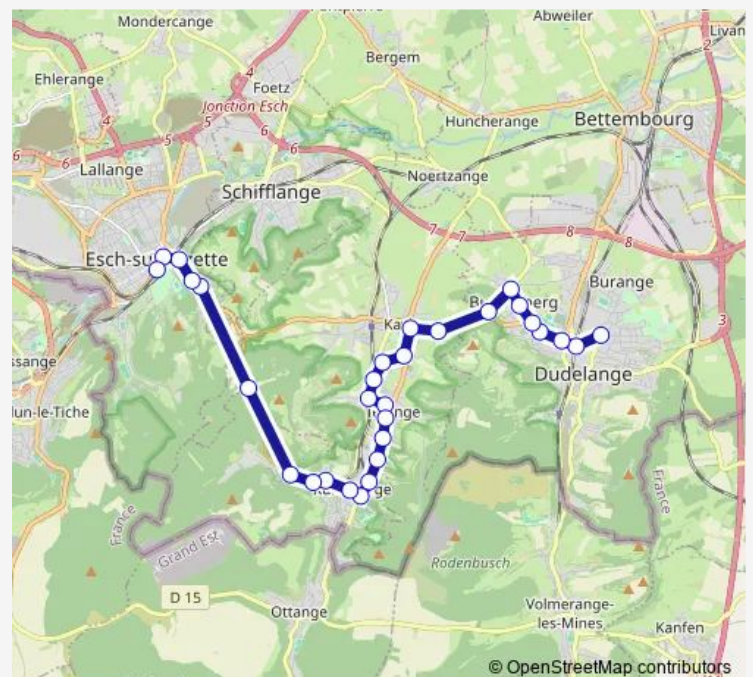

### Route schedule

L.N.B. — Esch/Alzette, Gare

Monday 15:34

Tuesday 15:34

Wednesday 15:34

Thursday 15:34

Friday 15:34

Saturday —

### Route info

Direction: L.N.B.

Stops: 30

Trip Duration: 0 hour 34 min

883

BusMaps

Rumelange, Aale Kierfecht

Rumelange, Laangegronn