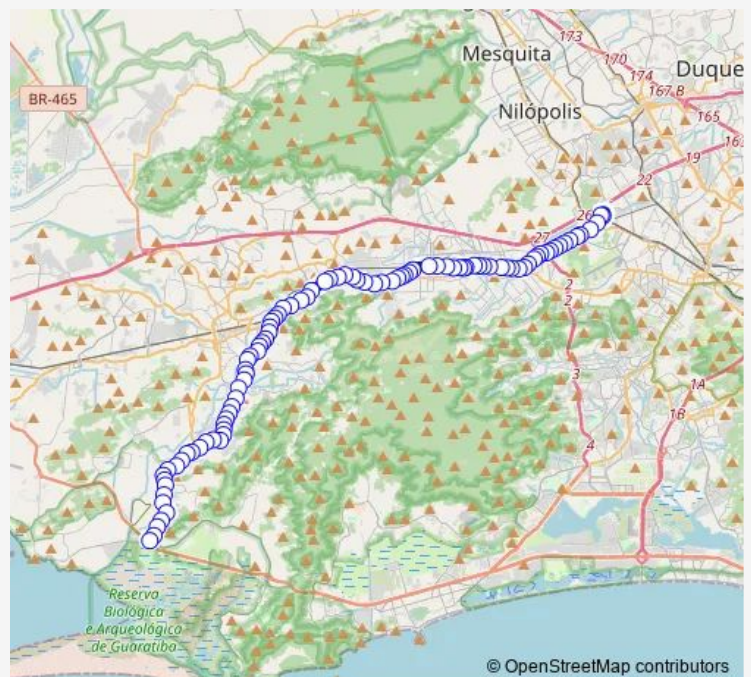

Wednesday 00:00

Thursday 00:00

Friday 00:00

Saturday 00:00

Sunday 00:00

Route info

Direction: Terminal Mato Alto: Norte : Linha 883

Stops: 96

Trip Duration: 1 hour 18 min

883 — Terminal Mato Alto - Terminal Deodoro

Mário Pedrosa

Village Recanto do Sabiá

Lupércio

Íris

Fernão de Magalhães

Manuel Beckman