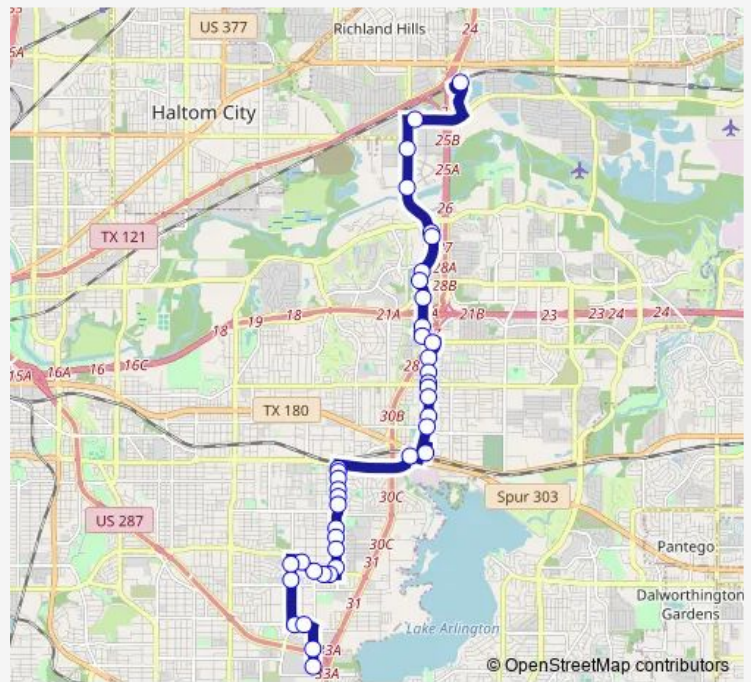

Bus 055 Handley

[Go to website](#)

Direction
 Trinity Lakes Station Bay D — Carey & Martin
 41 stops
[Open route schedule](#)

- Trinity Lakes Station Bay D
- Trinity & Handley Ederville
- Handley Ederville & Pebbles
- Handley Ederville & Jack Newell
- Bridgewood & J. W. Delaney
- Bridgewood & Canyon Oak
- Bridgewood & Boca Raton
- Bridgewood & Boca Raton
- Bridgewood & Bridge - I 30
- Bridgewood & Brentwood Stair
- Brentwood Stair & Brentwood
- Brentwood Stair & Handley
- Handley & Monterrey
- Handley & Normandy
- Handley & Meadowbrook
- Handley & Meadowbrook - Oak Forest
- Handley & Oak Forest
- Handley & Beaty
- Handley & Craig
- Halbert & Kerr
- Erie & Hart

Route schedule

Trinity Lakes Station Bay D — Carey & Martin

Monday	05:30-22:30
Tuesday	05:30-22:30
Wednesday	05:30-22:30
Thursday	05:30-22:30
Friday	05:30-22:30
Saturday	06:30-22:30
Sunday	06:30-21:30

Route info

Direction: Trinity Lakes Station Bay D
 Stops: 41
 Trip Duration: 0 hour 41 min

055 — Handley

Stalcup & Macarthur

Stalcup & Mac Arthur - Wainright

Stalcup & Eisenhower

Stalcup & Alexander - Truman

Stalcup & Bong

Wednesday 05:14-22:14

Thursday 05:14-22:14

Friday 05:14-22:14

Saturday 06:14-22:14

Sunday 06:14-21:14

Route info

Direction: Carey & Martin

Stops: 41