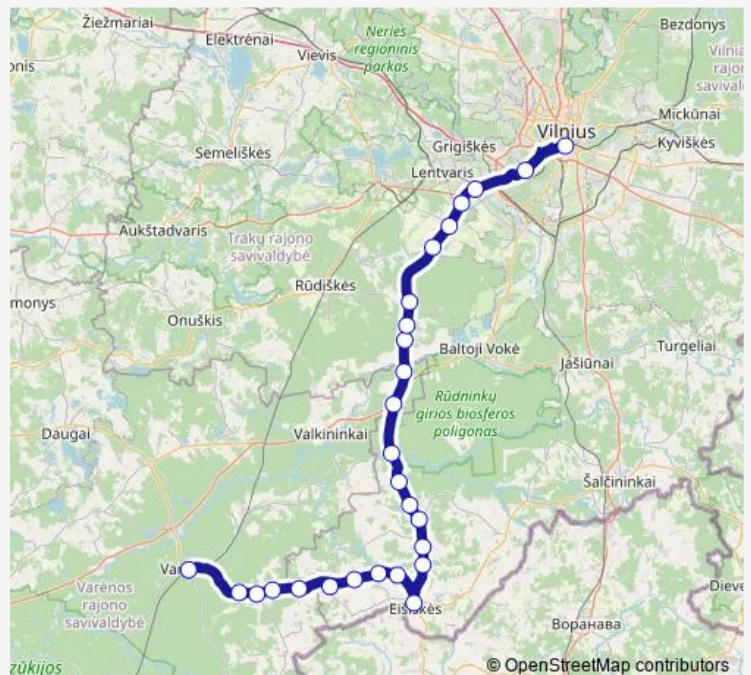

Thursday 10:50

Friday 10:50

Saturday —

Sunday 10:50

Route info

Direction: Varėnos autobusų stotis

Stops: 27

Trip Duration: 2 hour 25 min