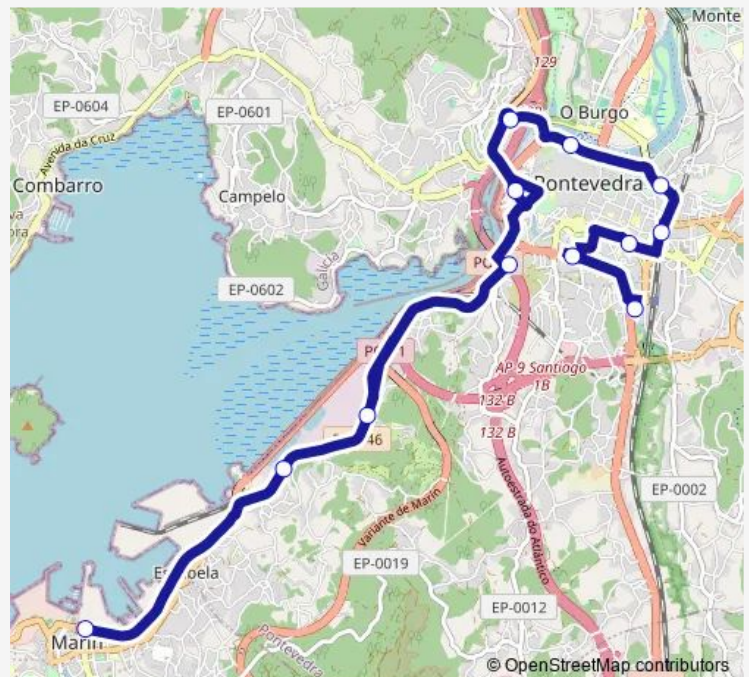

### Route info

Direction: Pontevedra E.A.

Stops: 12

Trip Duration: 0 hour 40 min

Xg628010 — Pontevedra E.A. - Marín