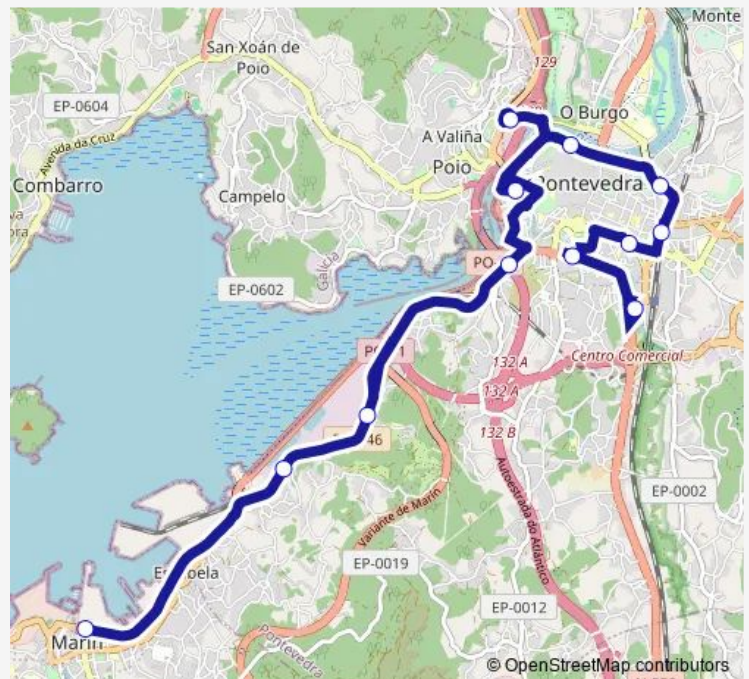

Friday 08:15

Saturday —

Sunday —

Route info

Direction: Pontevedra E.A.

Stops: 12

Trip Duration: 0 hour 40 min

XG628010 — Pontevedra E.A. - Marín

Direction

Marín — Pontevedra E.A.

12 stops

[Open route schedule](#)

Marín

Colegio Praceres

Lourizán

Mollabao