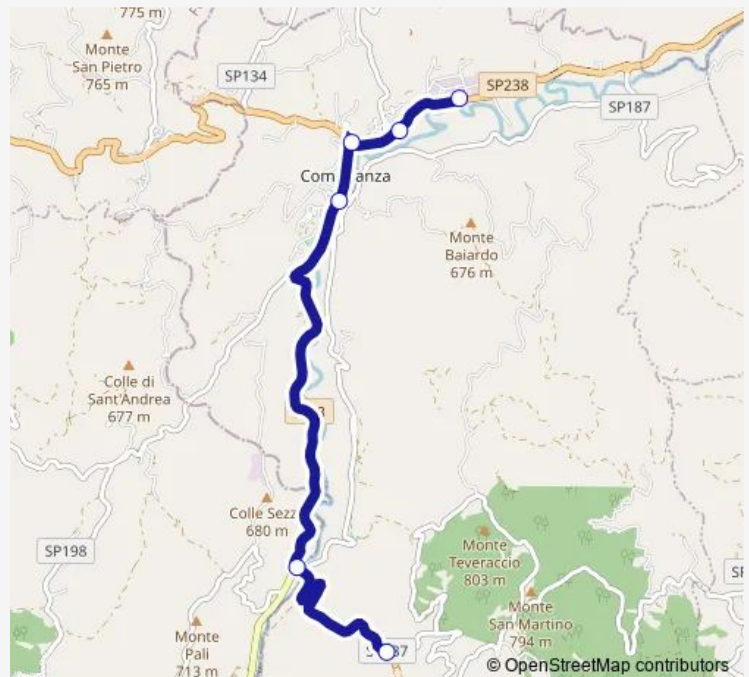

Thursday 07:03

Friday 07:03

Saturday 07:03

Sunday —

Route info

Direction: Bivio Croce DI Casale

Stops: 6

Trip Duration: 0 hour 9 min