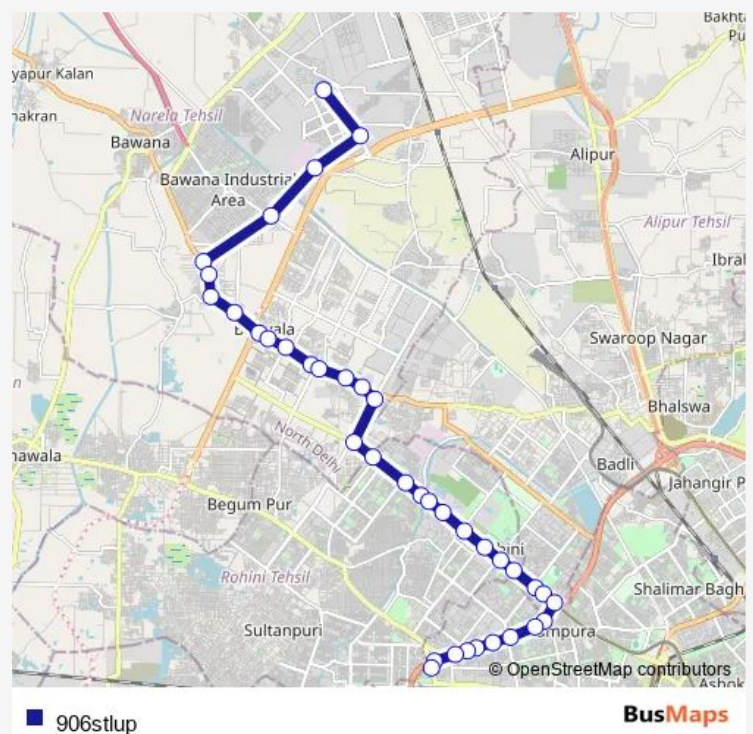

Bus 906stlup

[Go to website](#)

Direction

Bawana Sec 5 Cluster Depot — West Enclave / Sansad Vihar (T)

38 stops

[Open route schedule](#)

Bawana Sec 5 Cluster Depot

Holambi Crossing

Dera Satguru Sewaram Sahai Sec 24/25

Sec-24 Rohini Main Road

Rithala Village

Route schedule

Bawana Sec 5 Cluster Depot — West Enclave / Sansad Vihar (T)

Monday 04:08-16:05

Tuesday 04:08-16:05

Wednesday 04:08-16:05

Thursday 04:08-16:05

Friday 04:08-16:05

Saturday 04:08-16:05

Sunday 04:08-16:05

Route info

Direction: Bawana Sec 5 Cluster Depot

Stops: 38

Trip Duration: 1 hour 25 min