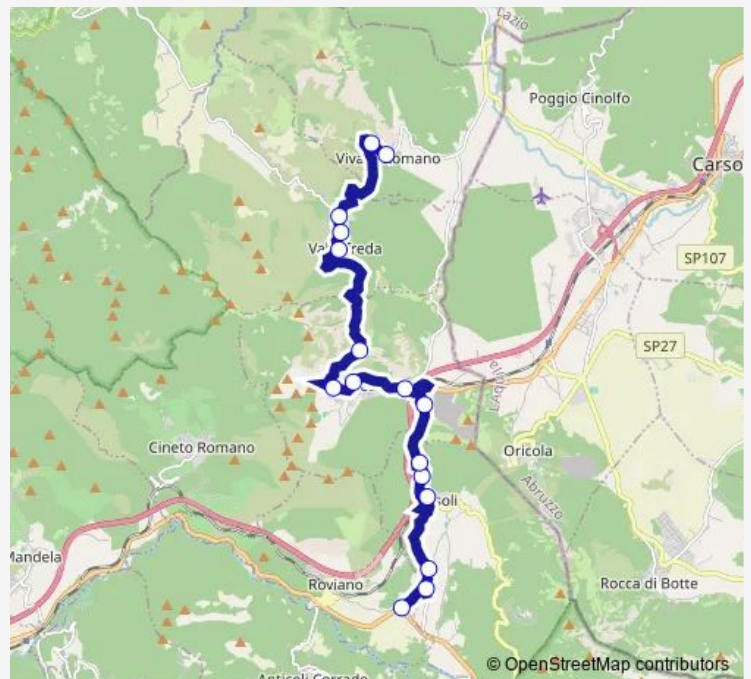

Direction

ROVIANO | Via Tiburtina Via Sublacense # f9004 — VIVARO | Via Roma # f8810

16 stops

[Open route schedule](#)

ROVIANO | Via Tiburtina Via Sublacense # f9004

ARSOLI | Via Tiburtina Via Arputina # f8947

ARSOLI | Cimitero # f9005

ARSOLI | Piazza Martiri # f9006

ARSOLI | Via Tiburtina Via Graziani # f9007

ARSOLI | Stazione FS # f9008

RIOFREDDO | Via Tiburtina Via Vivaro # f9009

RIOFREDDO | Cimitero # f8823

RIOFREDDO | Piazza Santissima Annunziata # f8824

VIVARO | Via Roma # f8810

Route schedule

ROVIANO | Via Tiburtina Via Sublacense # f9004 — VIVARO | Via Roma # f8810

Monday	—
Tuesday	—
Wednesday	—
Thursday	—
Friday	—
Saturday	—
Sunday	08:20-19:50

Route info

Direction: ROVIANO | Via Tiburtina Via Sublacense # f9004

Stops: 16

Trip Duration: 0 hour 35 min

Bus time schedules and route maps are available in an offline PDF at busmaps.com. Use the busmaps.com website to see live bus times, train schedule or subway schedule, and step-by-step directions for all public transit in Riofreddo