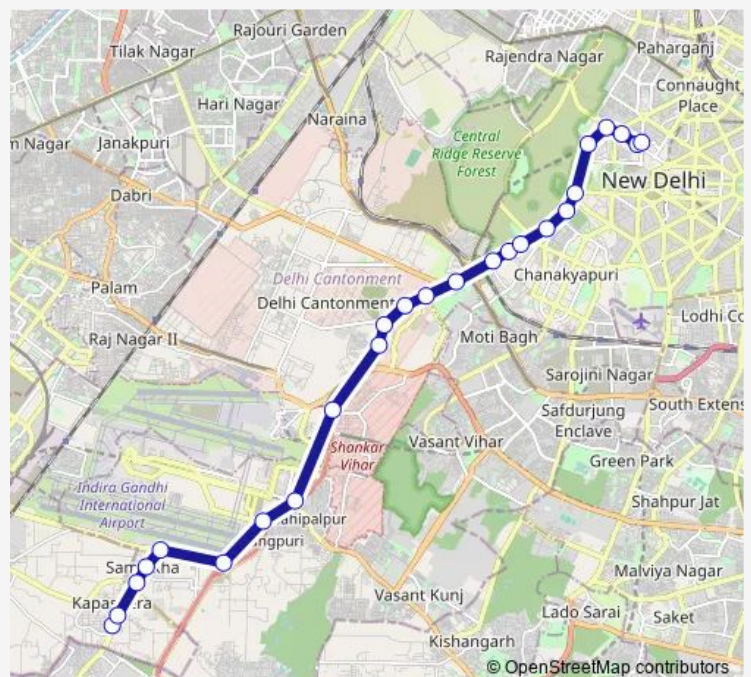

Thursday 05:26-21:13

Friday 05:26-21:13

Saturday 05:26-21:13

Sunday 05:26-21:13

Route info

Direction: Kapashera Border

Stops: 25

Trip Duration: 1 hour 12 min

729bdown

BusMaps

RML Hospital

Talkatora Road

Gurudwara Rakab Gunj

Kendriya Terminal (Pt. Pant Marg)

729bdown Bus time schedules and route maps are available in an offline PDF at busmaps.com. Use the busmaps.com website to see live bus times, train schedule or subway schedule, and step-by-step directions for all public transit in New Delhi