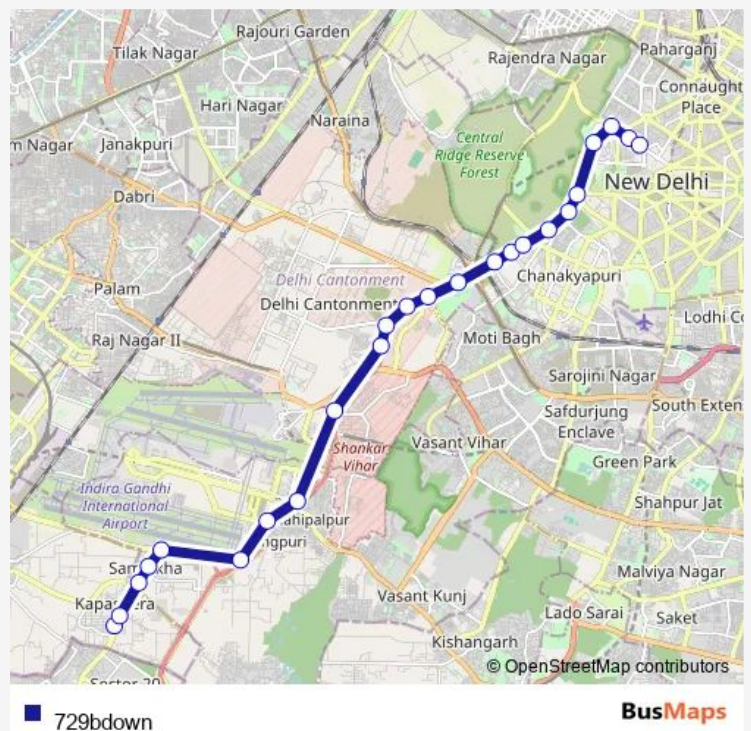

### Route schedule

Kapashera Border — Kendriya Terminal / Gurudwara Rakab Gunj

Monday 05:20-20:50

Tuesday 05:20-20:50

Wednesday 05:20-20:50

Thursday 05:20-20:50

Friday 05:20-20:50

Saturday 05:20-20:50

### Route info

Direction: Kapashera Border

Stops: 24

Trip Duration: 1 hour 12 min

RML Hospital

Talkatora Road

Kendriya Terminal / Gurudwara Rakab Gunj

729bdown Bus time schedules and route maps are available in an offline PDF at [busmaps.com](https://busmaps.com). Use the [busmaps.com](https://busmaps.com) website to see live bus times, train schedule or subway schedule, and step-by-step directions for all public transit in New Delhi