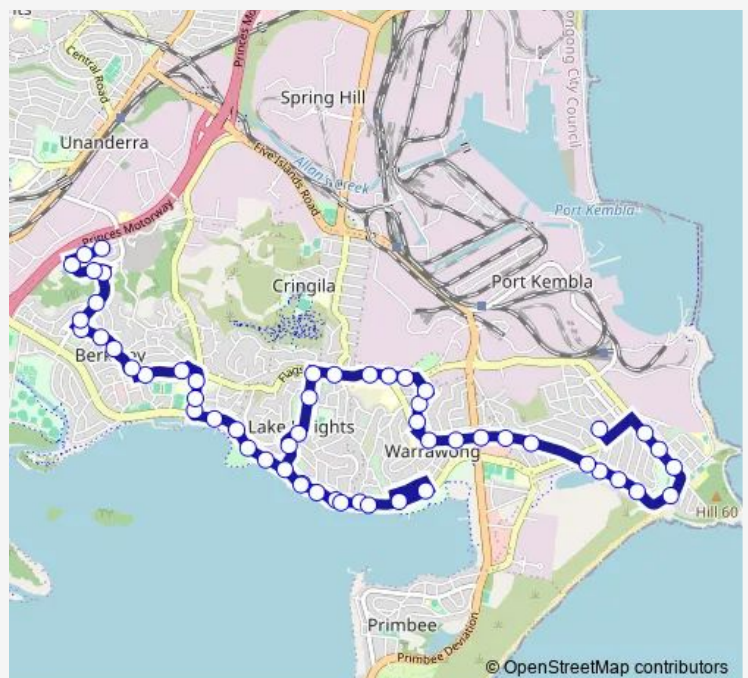

Cowper St Before Forster St

Cowper St Opp Shellharbour Rd

Warrawong Plaza, Cowper St

Cowper St Before First Av South

Port Kembla Hospital, Cowper St

Third Av North After Greene St

Third Av N Before Bruce Rd

Bruce Rd At Third Av

St Francis Assisi Primary, Flagstaff Rd

Flagstaff Rd At Cowper St

Warrawong High School, Flagstaff Rd

Flagstaff Rd Opp Lake Av

Route schedule

St Patrick's Catholic Parish Primary School, O'Donnell St — Warwick St Opp Hunt PI

Monday	15:00
Tuesday	15:00
Wednesday	15:00
Thursday	15:00
Friday	15:00
Saturday	—
Sunday	—

Route info

Direction: St Patrick's Catholic Parish Primary School, O'Donnell St

Stops: 55

Trip Duration: 0 hour 30 min