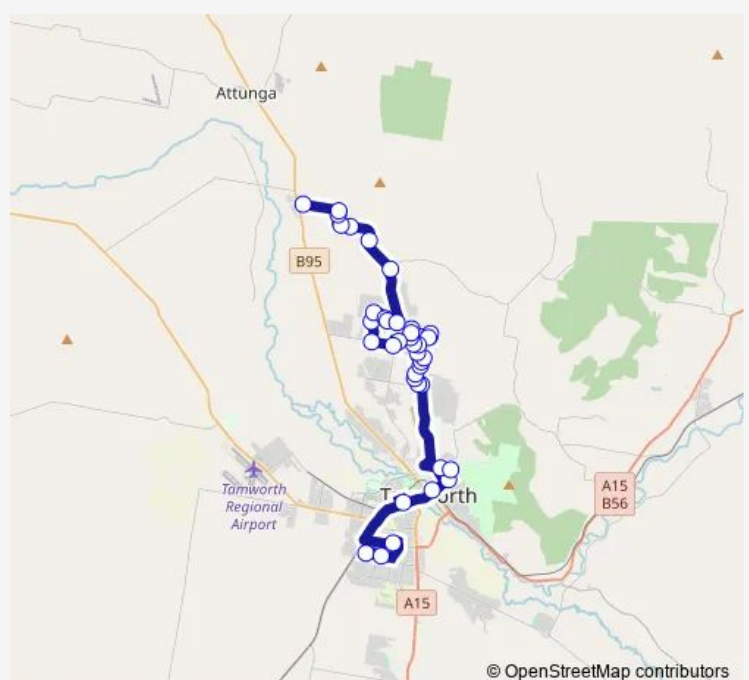

Thornbill Rd After Bowdens Lane

Thornbill Rd Before Honeyeater Pl

Thornbill Rd Opp Honeyeater Pl

3 Honeyeater Pl

Honeyeater Pl Turnaround

Honeyeater Pl Opp 3

Route schedule

Hillvue Public School, Hillvue Rd — 30 Davidsons Lane

Monday 15:10

Tuesday 15:10

Wednesday 15:10

Thursday 15:10

Friday 15:10

Saturday —

Sunday —

Route info

Direction: Hillvue Public School, Hillvue Rd

Stops: 41

Trip Duration: 1 hour 10 min

S230 — Tamworth Schools to Davidsons Lane via Tregarthen Rd

Kingfisher Dr At Thornbill Rd

Kingfisher Dr After Thornbill Rd

Route info

Direction: 29 Davidsons Lane

Stops: 44

Trip Duration: 1 hour 10 min

Thornbill Rd At Bowdens Lane

Bowdens Lane Opp Conjola Dr

Conjola Dr Opp Mogo Pl

Conjola Dr Opp Badja Pl