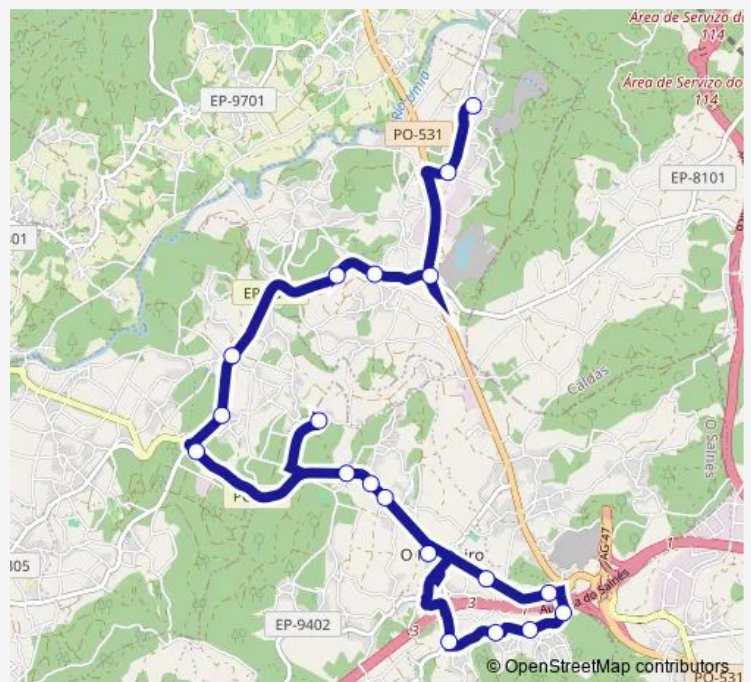

Bus Xg814031 CPI de Mosteiro-Meis-Lois (Pazo Quinteiro DA Cruz)-Lantañón

[Go to website](#)

Direction

Lantañón — CPI de Mosteiro-Meis

19 stops

[Open route schedule](#)

- Lantañón
- Vilanoviña
- Goulla
- Portelas
- Cuartel
- Lois (Casa Jorge)
- Lois (Pazo Quinteiro DA C
- Lois (Carneiro)
- Pubuxeira
- Zacande (Pancho)
- Mosteiro (Zacande)
- Zacande (Centro Médico)
- Arcos
- Nogueiro Abaixo
- Nogueiro Arriba
- Carballal
- Empalme Pazo
- Colexio Infantil
- CPI de Mosteiro-Meis

Route schedule

Lantañón — CPI de Mosteiro-Meis

Monday	08:35
Tuesday	08:35
Wednesday	08:35
Thursday	08:35
Friday	08:35
Saturday	—
Sunday	—

Route info

Direction: Lantañón

Stops: 19

Trip Duration: 0 hour 35 min

Xg814031 — CPI de Mosteiro-Meis-Lois (Pazo Quinteiro DA Cruz)-Lantañón **BusMaps**

Xg814031 Bus time schedules and route maps are available in an offline PDF at busmaps.com. Use the busmaps.com website to see live bus times, train schedule or subway schedule, and step-by-step directions for all public transit in Pontevedra

The schedule is provided in the local timezone. Times with "(+1)" indicate departures on the next day.

PDF file created on 2025-02-26

2024 BusMaps.com - All Rights Reserved