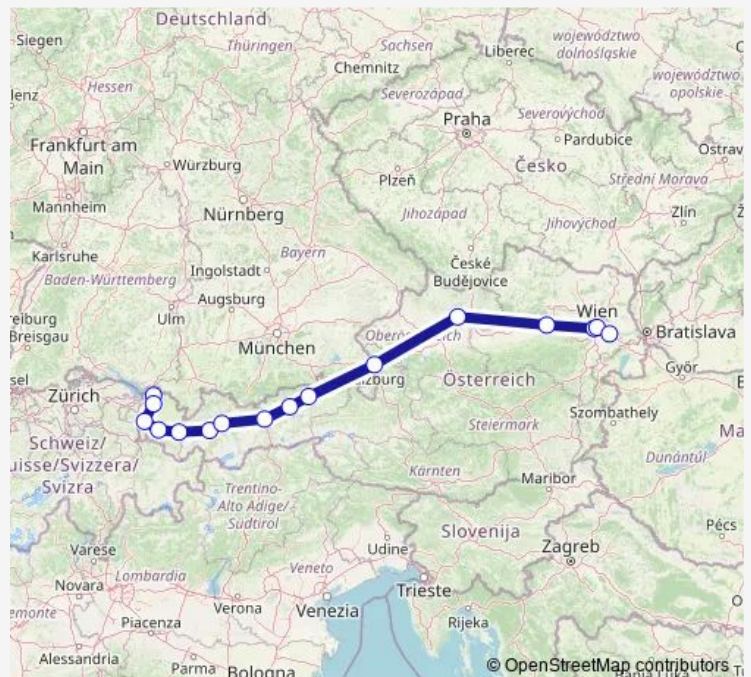

Salzburg Hauptbahnhof

Linz Hbf

St Pölten Hauptbahnhof

Wien Meidling

Wien Hauptbahnhof

Flughafen Wien

Route schedule

Bregenz — Flughafen Wien

Monday 08:07-17:07

Tuesday 08:07-17:07

Wednesday 08:07-17:07

Thursday 08:07-17:07

Friday 08:07-17:07

Saturday 08:07-17:07

Sunday 08:07-17:07

Route info

Direction: Bregenz

Stops: 16

Trip Duration: 7 hour 17 min

RJX

BusMaps

Direction

Salzburg Hauptbahnhof — Mosonmagyaróvár

7 stops