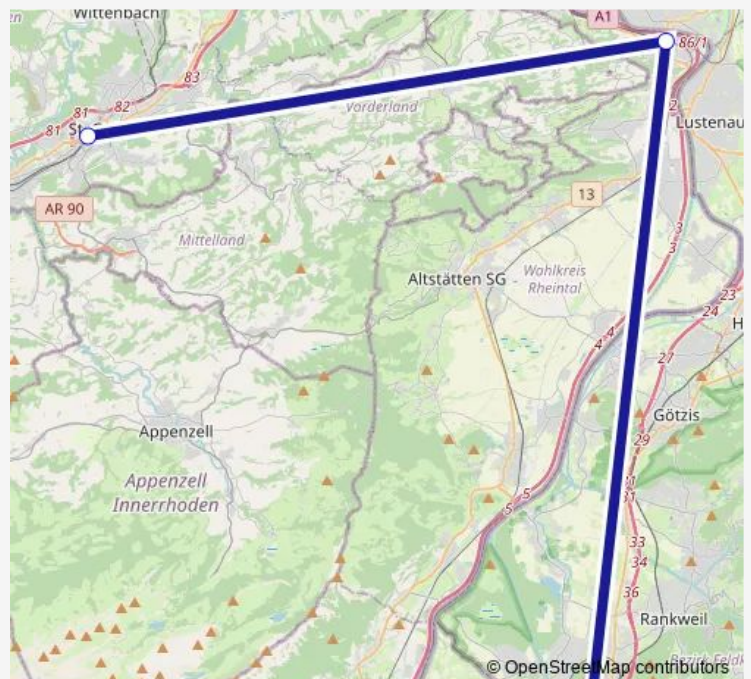

### Direction

St. Gallen — Feldkirch

3 stops

[Open route schedule](#)

St. Gallen

St. Margrethen Sg

Feldkirch

### Route schedule

St. Gallen — Feldkirch

Monday	—
Tuesday	—
Wednesday	—
Thursday	—
Friday	—
Saturday	13:13-19:13
Sunday	13:13-19:13

### Route info

Direction: St. Gallen

Stops: 3

Trip Duration: 0 hour 56 min

■ RJX

BusMaps

**Direction**

Feldkirch — St. Gallen

4 stops

[Open route schedule](#)

Feldkirch

St. Margrethen Sg

Rorschach

St. Gallen